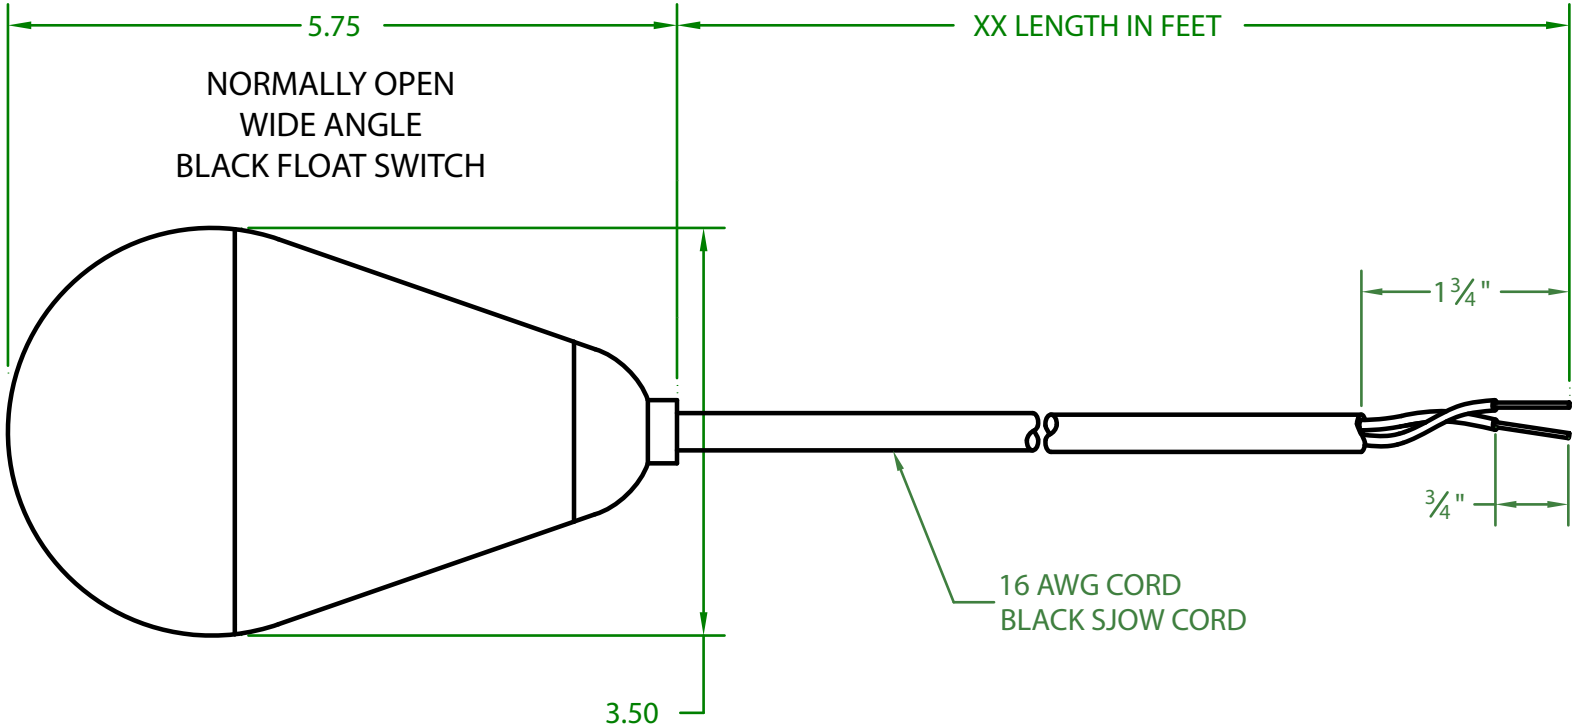

MERCURY DISPLACEMENT INDUSTRIES, INC.

Post Office Box 710 - U.S. 12 East - Edwardsburg, Michigan 49112-0710

Phone (269) 663-8574 - Fax (269) 663-2924

(800) 634-4077

JEM2OWXX00

MERCURY FLOAT

OPERATING ANGLE: CONTACTS CLOSE @ 45° ABOVE HORIZONTAL.
CONTACTS OPEN @ 45° BELOW HORIZONTAL.