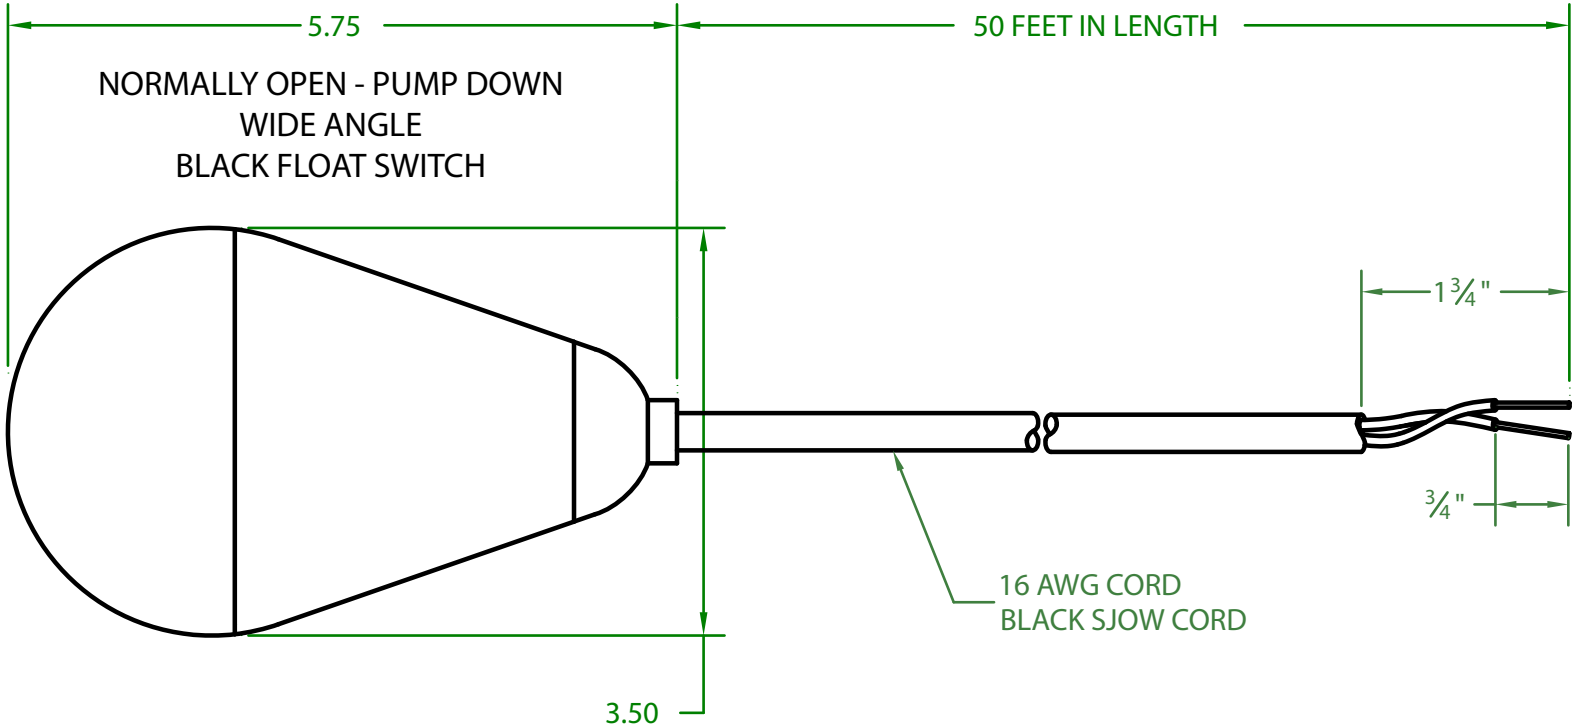

## JEM2OW5000

MERCURY FLOAT

OPERATING ANGLE: CONTACTS CLOSE @ 45° ABOVE HORIZONTAL.  
CONTACTS OPEN @ 45° BELOW HORIZONTAL.

ELECTRICAL RATINGS: 13 AMPS @ 120 VAC  
6 AMPS @ 240 VAC

FLOAT MATERIAL: A.B.S.

J.J.S. Febraury 25, 2020