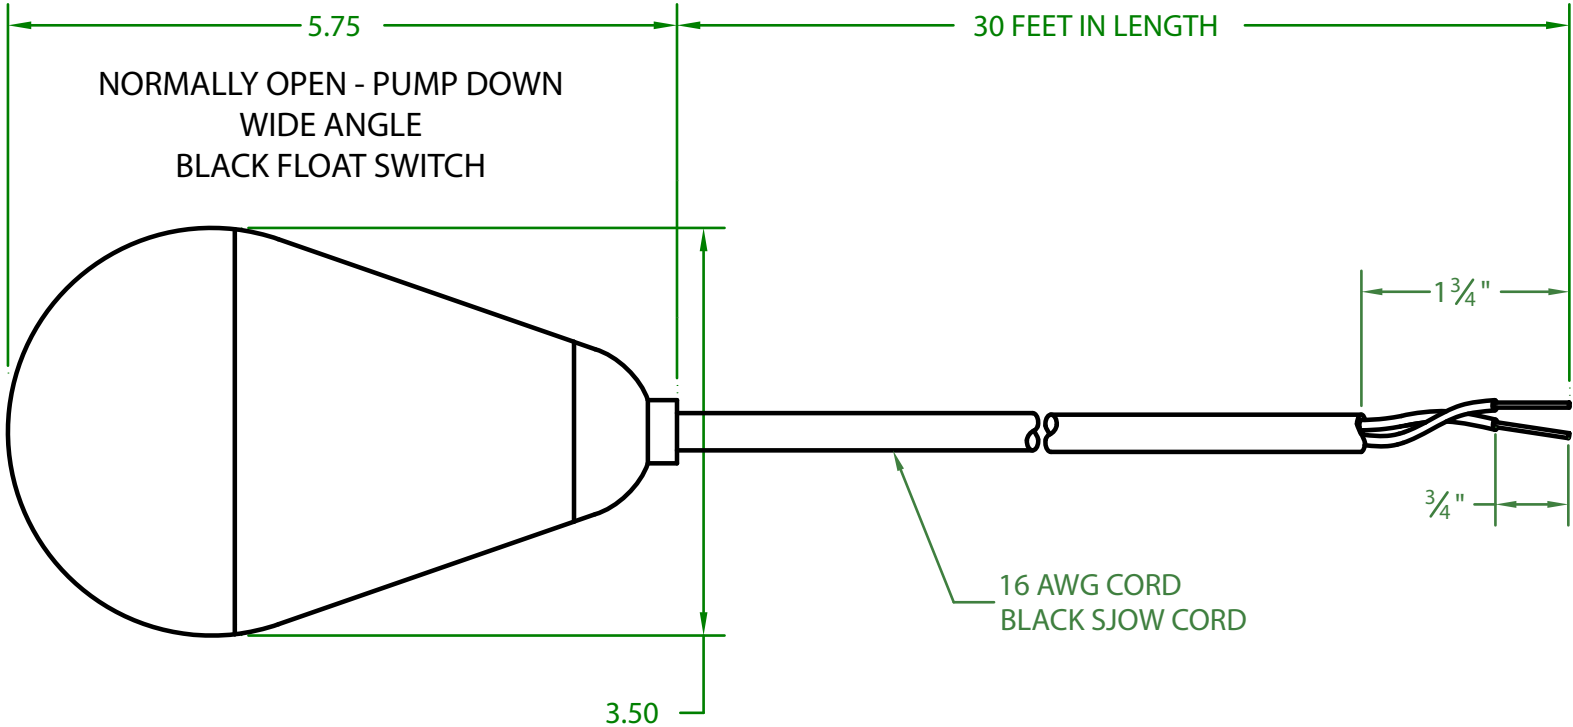

MERCURY DISPLACEMENT INDUSTRIES, INC.

Post Office Box 710 - U.S. 12 East - Edwardsburg, Michigan 49112-0710

Phone (269) 663-8574 - Fax (269) 663-2924

(800) 634-4077

JEM2OW3000

MERCURY FLOAT

OPERATING ANGLE: CONTACTS CLOSE @ 45° ABOVE HORIZONTAL.
CONTACTS OPEN @ 45° BELOW HORIZONTAL.