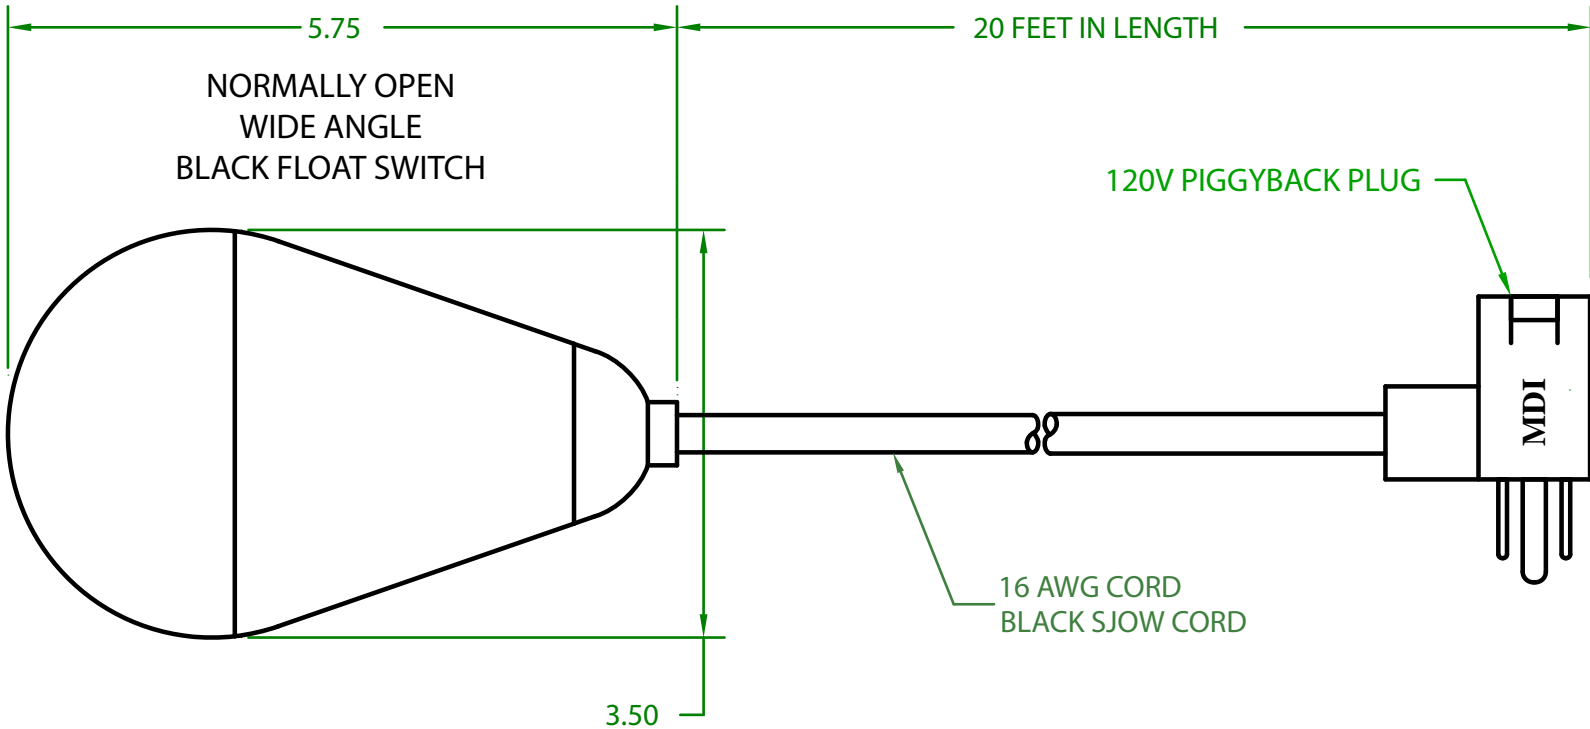

## JEM2OW20R1

MERCURY FLOAT

OPERATING ANGLE: CONTACTS CLOSE @ 45° ABOVE HORIZONTAL.  
CONTACTS OPEN @ 45° BELOW HORIZONTAL.

ELECTRICAL RATINGS: 13 AMPS @ 120 VAC  
6 AMPS @ 240 VAC

FLOAT MATERIAL: A.B.S.

J.J.S. June 8, 2017