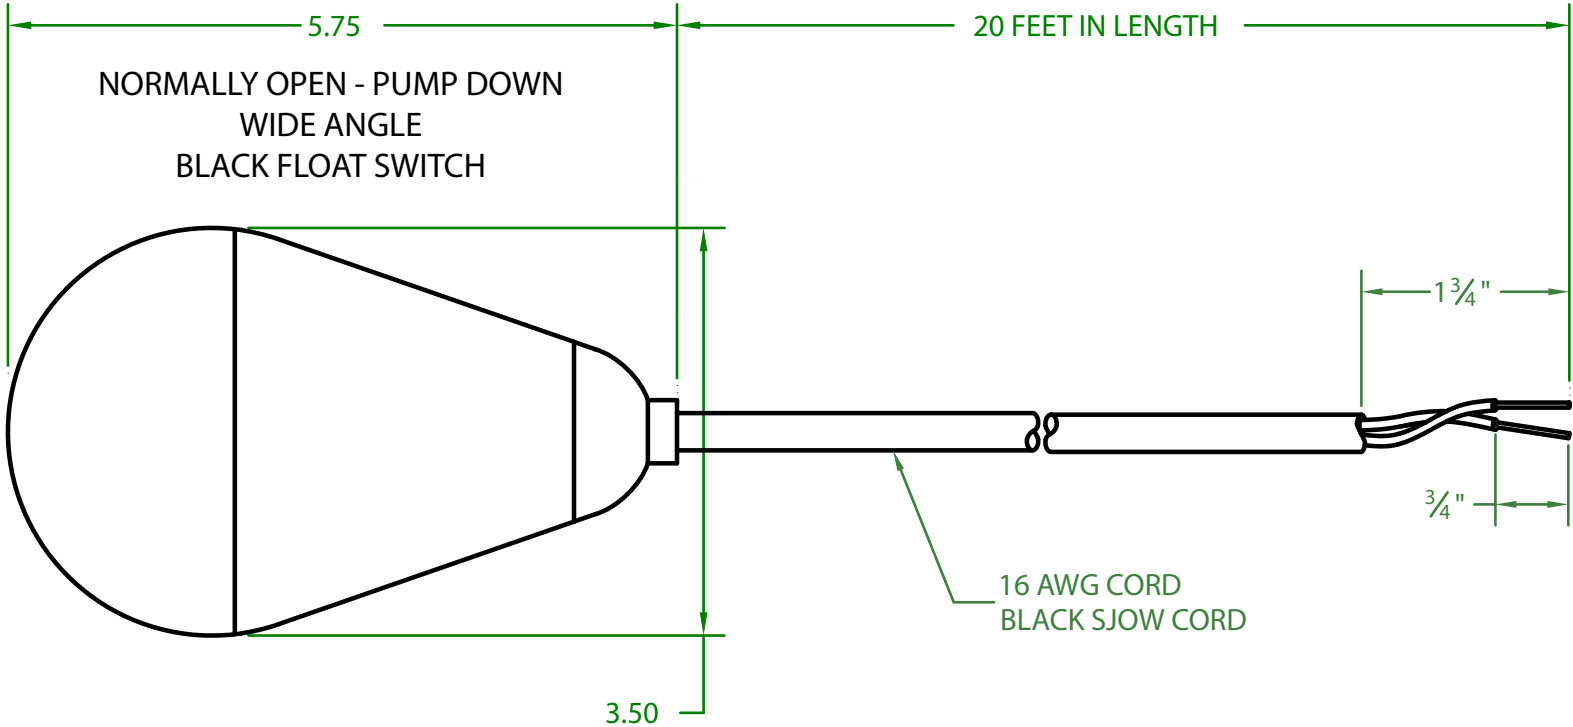

MERCURY DISPLACEMENT INDUSTRIES, INC.

Post Office Box 710 - U.S. 12 East - Edwardsburg, Michigan 49112-0710

Phone (269) 663-8574 - Fax (269) 663-2924

(800) 634-4077

JEM2OW2000

MERCURY FLOAT

OPERATING ANGLE: CONTACTS CLOSE @ 45° ABOVE HORIZONTAL.
CONTACTS OPEN @ 45° BELOW HORIZONTAL.