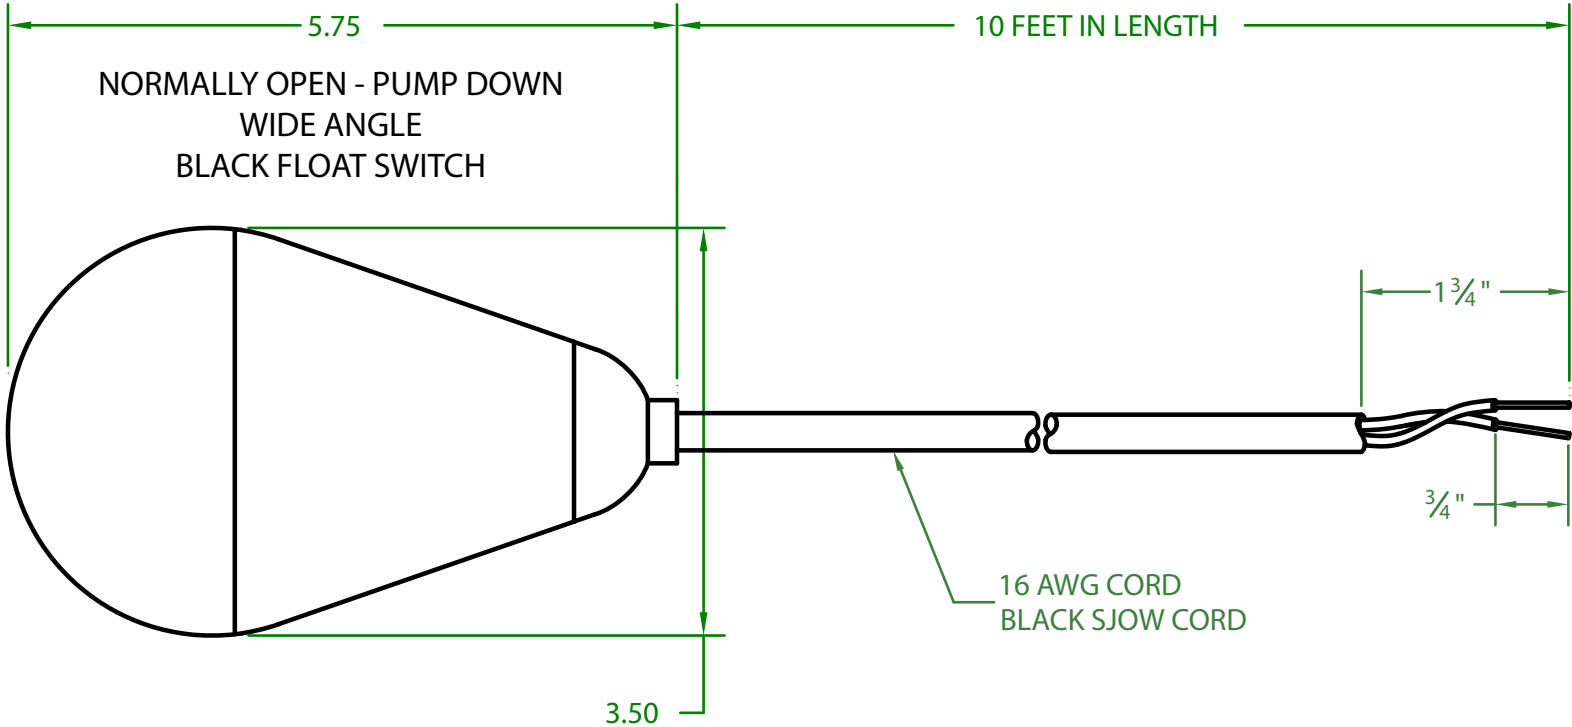

## JEM2OW1000

MERCURY FLOAT

OPERATING ANGLE: CONTACTS CLOSE @ 45° ABOVE HORIZONTAL.  
CONTACTS OPEN @ 45° BELOW HORIZONTAL.

ELECTRICAL RATINGS: 13 AMPS @ 120 VAC  
6 AMPS @ 240 VAC

FLOAT MATERIAL: A.B.S.

J.J.S. Febraury 25, 2020