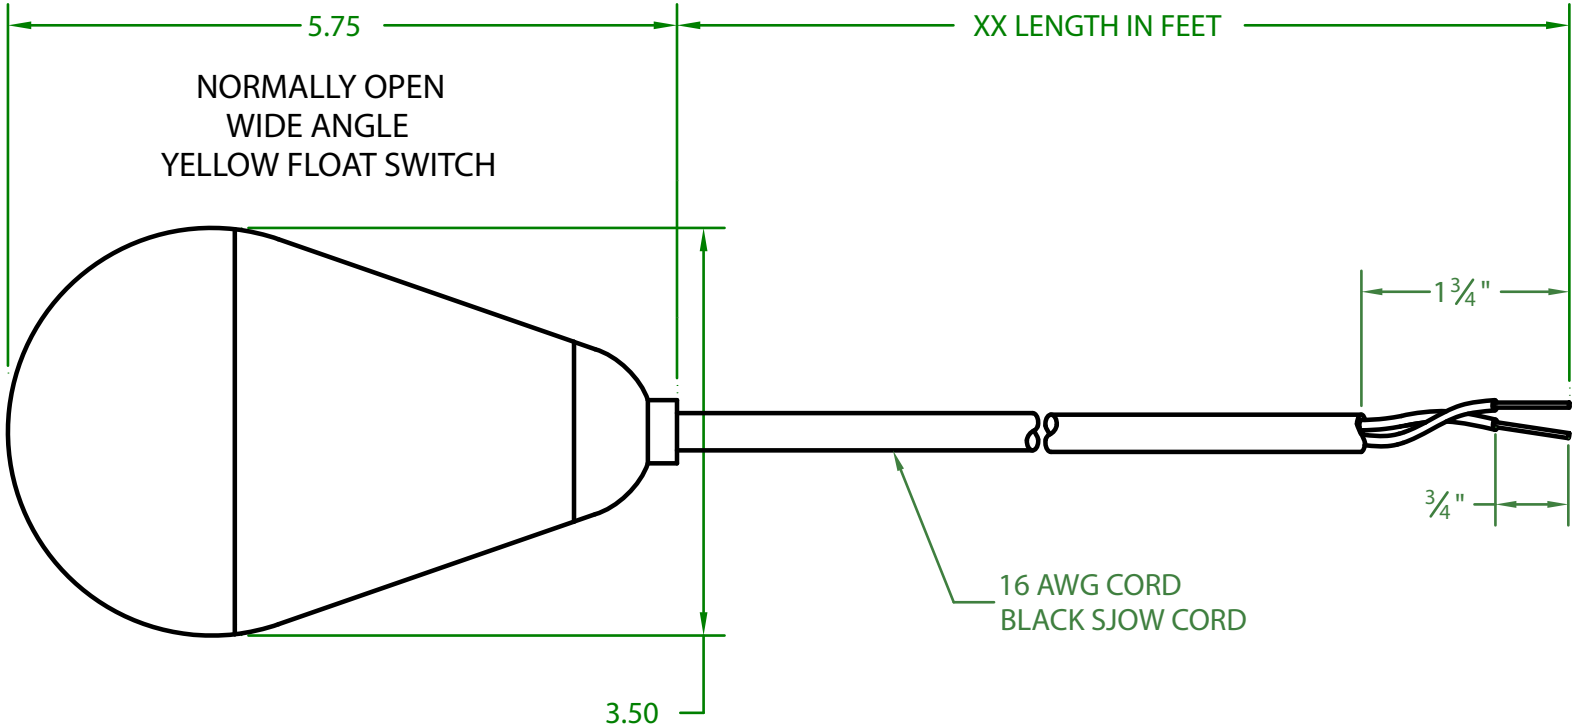

## JEB2OWXX00

MERCURY FLOAT

OPERATING ANGLE: CONTACTS CLOSE @ 45° ABOVE HORIZONTAL.  
CONTACTS OPEN @ 45° BELOW HORIZONTAL.

ELECTRICAL RATINGS: 13 AMPS @ 120 VAC  
6 AMPS @ 240 VAC

FLOAT MATERIAL: A.B.S.

J.J.S. November 13, 2015