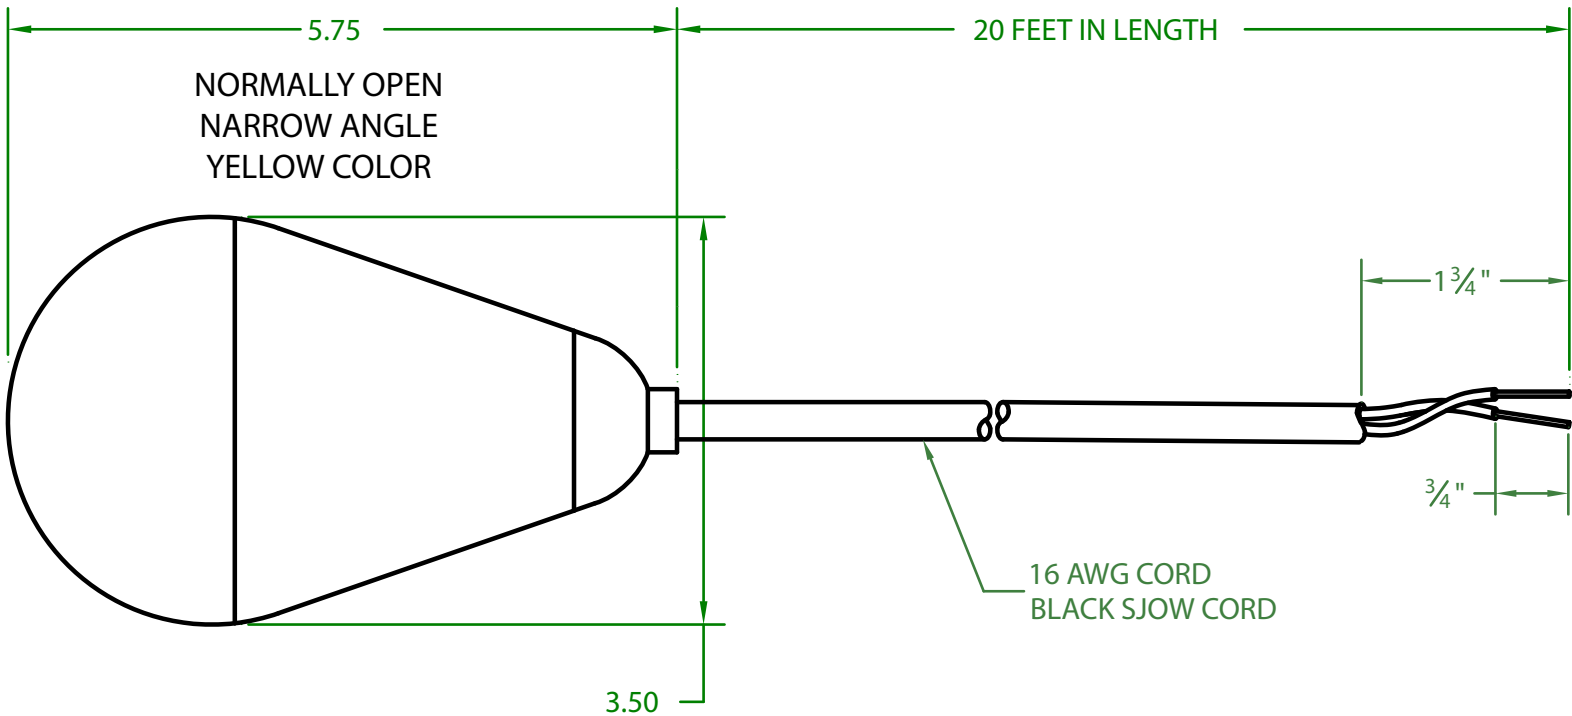

## JCY2OW2000

MERCURY CONTROL FLOAT

OPERATING ANGLE: CONTACTS CLOSE @ 5° ABOVE HORIZONTAL.  
CONTACTS OPEN @ 5° BELOW HORIZONTAL.

ELECTRICAL RATINGS: 13 AMPS @ 120 VAC  
5 AMPS @ 240 VAC

FLOAT MATERIAL: A.B.S.