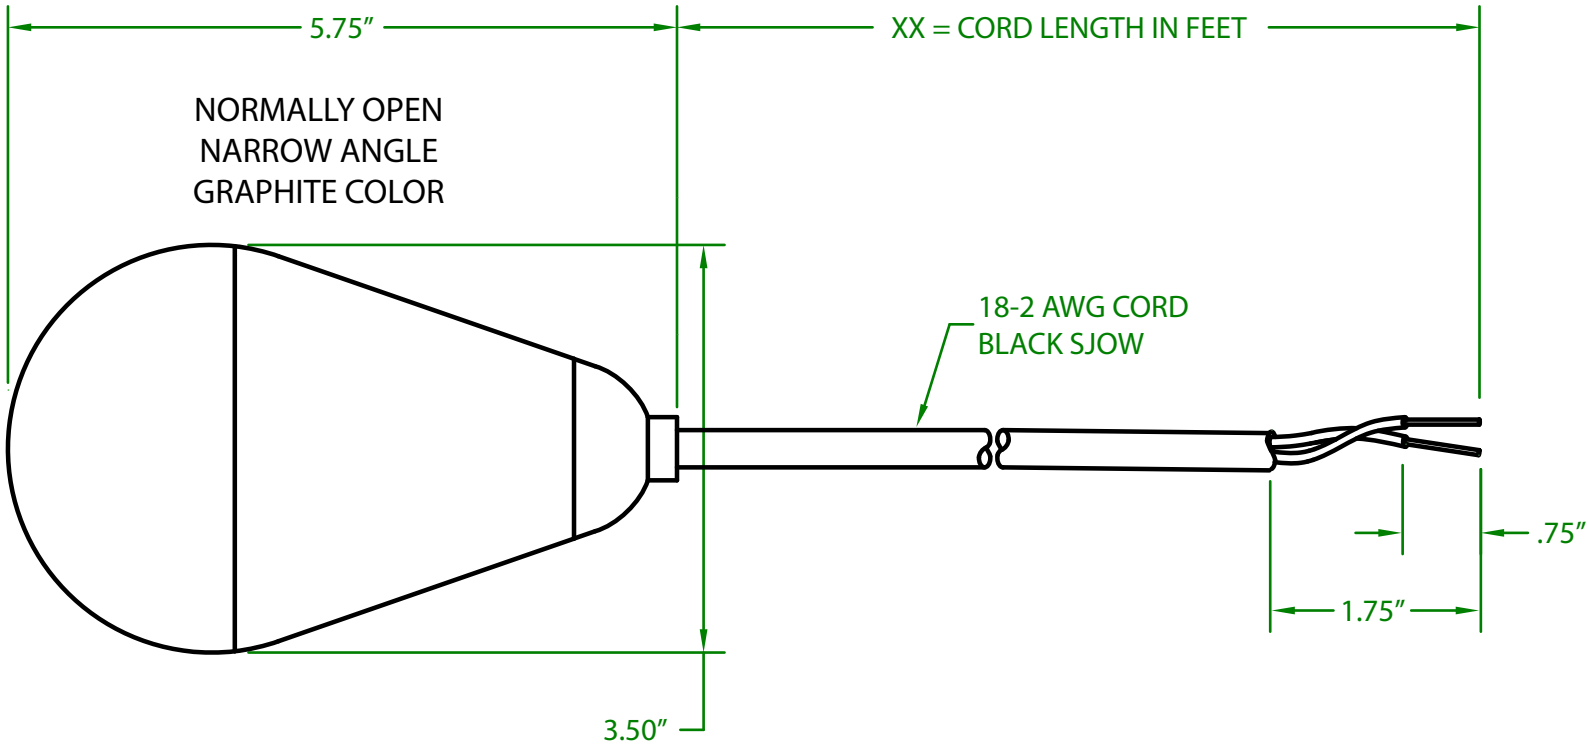

OPERATING ANGLE 10°: CONTACTS OPEN @ 5° BELOW HORIZONTAL
CONTACTS CLOSE @ 5° ABOVE HORIZONTAL

ELECTRICAL RATINGS: 10 AMP @ 120 VAC
6 AMP @ 240 VAC

FLOAT MATERIAL: A.B.S.

J.J.S. September 13, 2017

Contactors - Relays - Switches

<http://www.mdious.com>