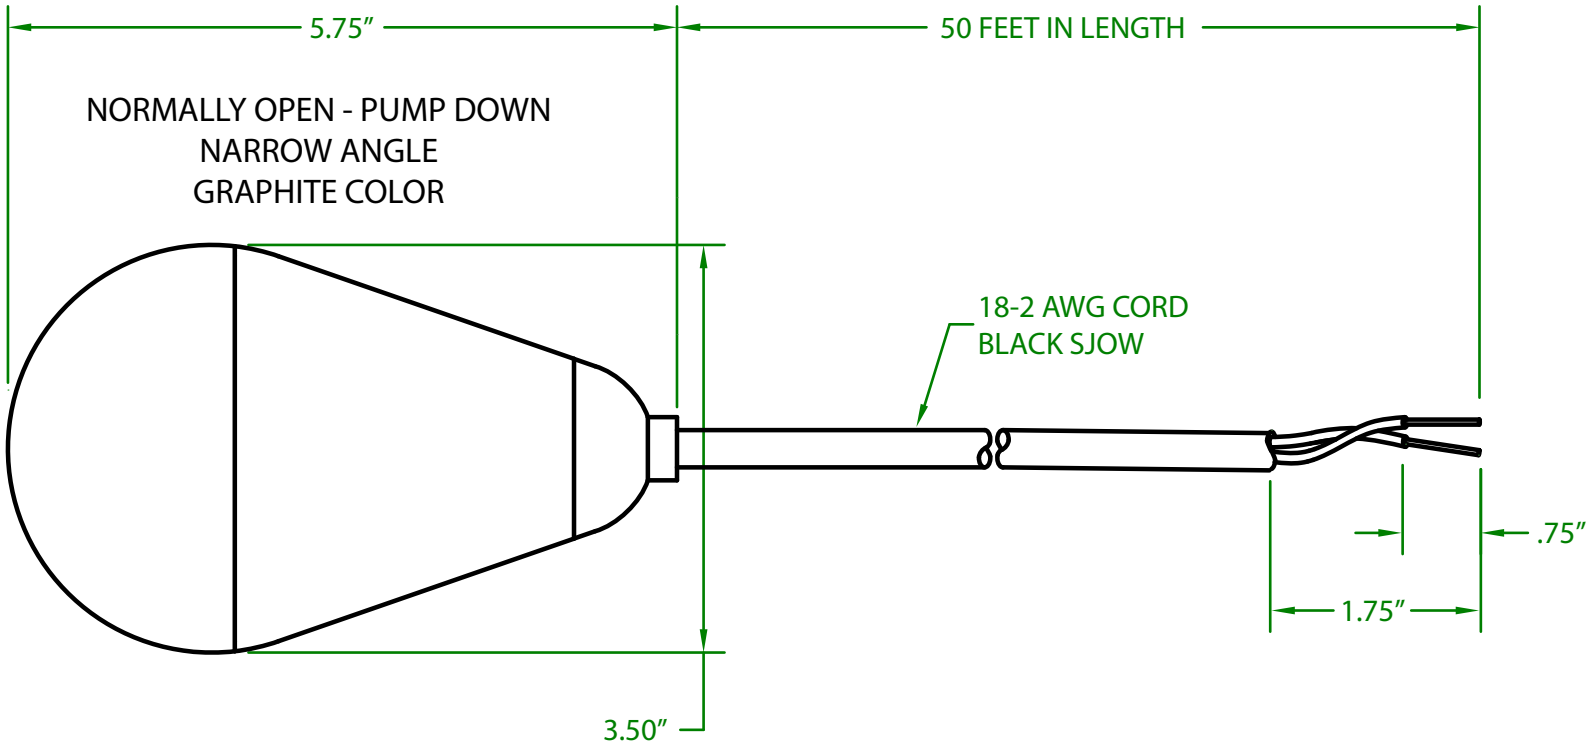

OPERATING ANGLE 10°: CONTACTS OPEN @ 5° BELOW HORIZONTAL
CONTACTS CLOSE @ 5° ABOVE HORIZONTAL

ELECTRICAL RATINGS: 10 AMP @ 120 VAC
6 AMP @ 240 VAC

FLOAT MATERIAL: A.B.S.

J.J.S. September 13, 2017

Contactors - Relays - Switches

<http://www.mdius.com>