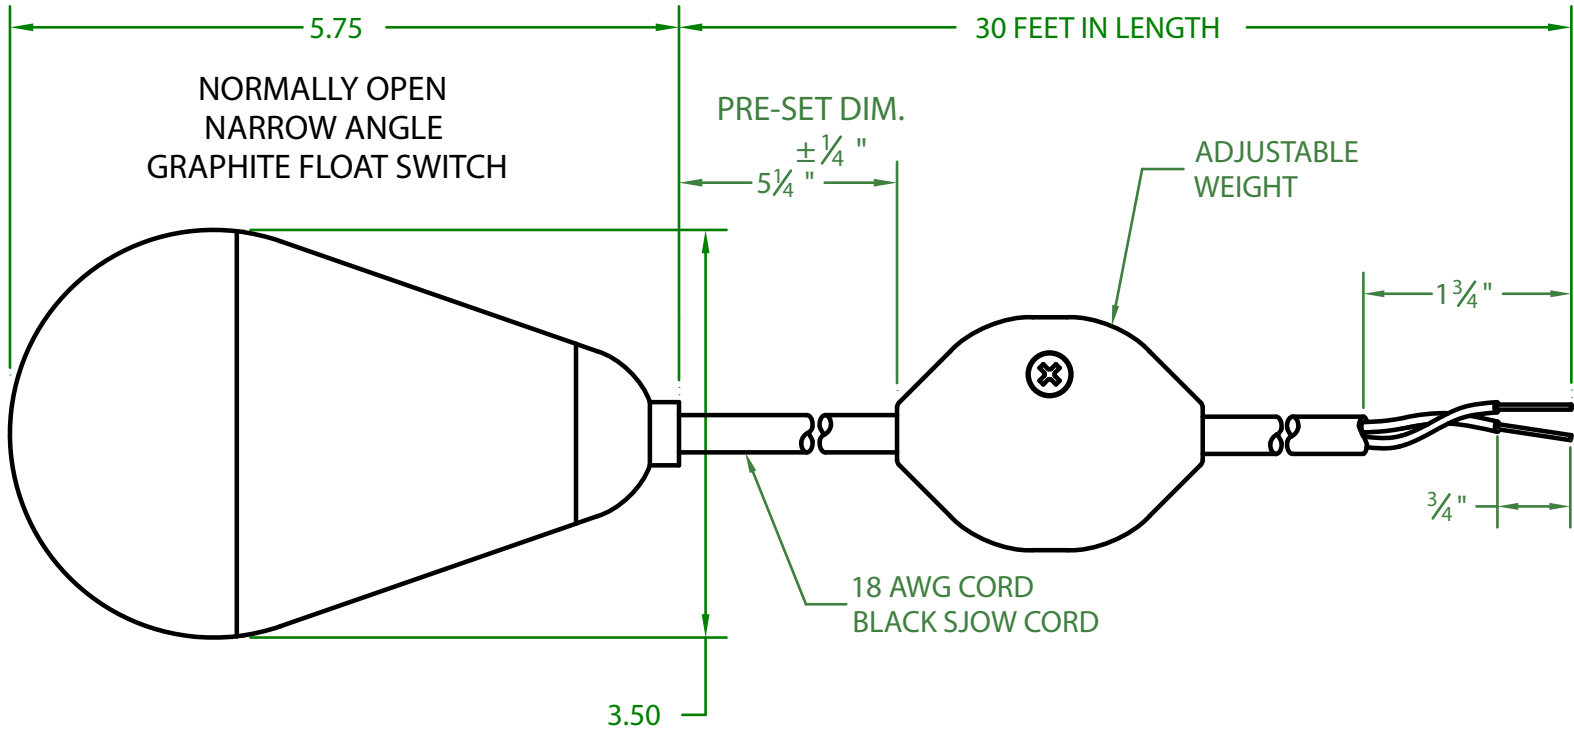

### MERCURY CONTROL FLOAT

OPERATING ANGLE: CONTACTS CLOSE @ 5° ABOVE HORIZONTAL.  
CONTACTS OPEN @ 5° BELOW HORIZONTAL.

ELECTRICAL RATINGS: 10 AMPS @ 120 VAC  
5 AMPS @ 240 VAC

FLOAT MATERIAL: A.B.S.

J.J.S. February 13, 2012