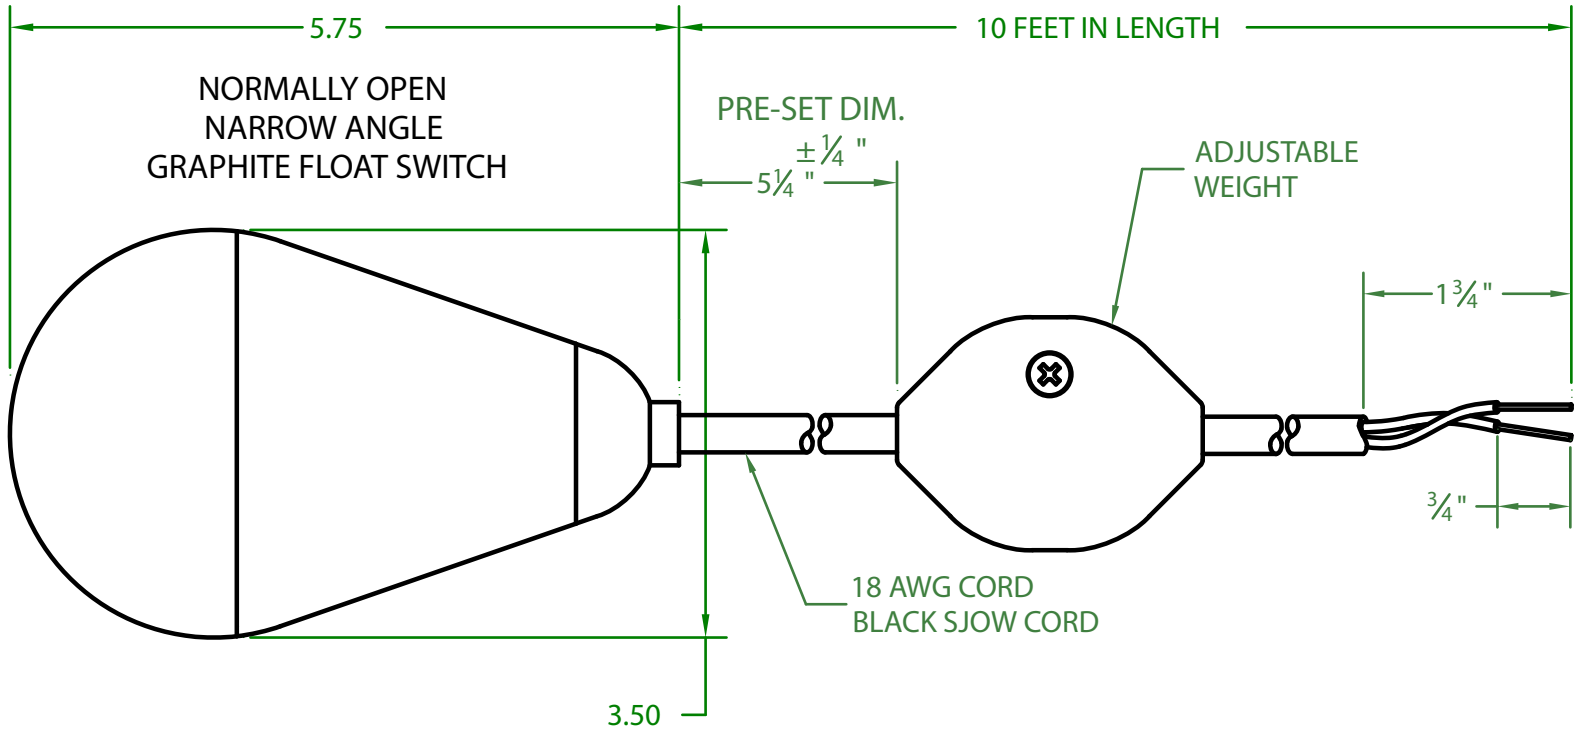

OPERATING ANGLE: CONTACTS CLOSE @ 5° ABOVE HORIZONTAL.
CONTACTS OPEN @ 5° BELOW HORIZONTAL.

ELECTRICAL RATINGS: 10 AMPS @ 120 VAC
5 AMPS @ 240 VAC

FLOAT MATERIAL: A.B.S.

J.J.S. February 13, 2012

Contactors - Relays - Switches

<http://www.mdious.com>