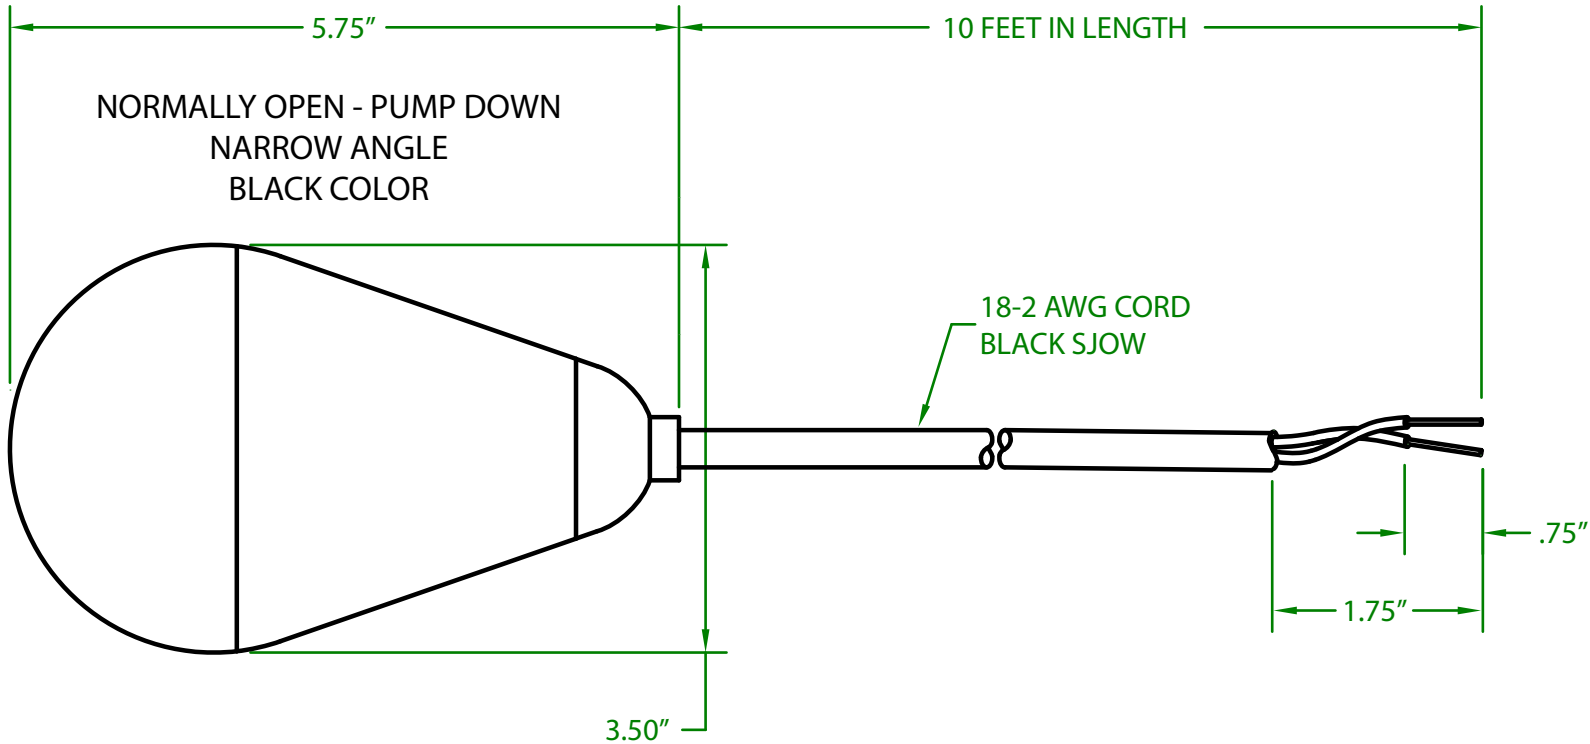

OPERATING ANGLE 10°: CONTACTS OPEN @ 5° BELOW HORIZONTAL
CONTACTS CLOSE @ 5° ABOVE HORIZONTAL

ELECTRICAL RATINGS: 10 AMP @ 120 VAC
6 AMP @ 240 VAC

FLOAT MATERIAL: A.B.S.

J.J.S. September 13, 2017

Revised: June 7, 2018

Contactors - Relays - Switches

<http://www.mdious.com>