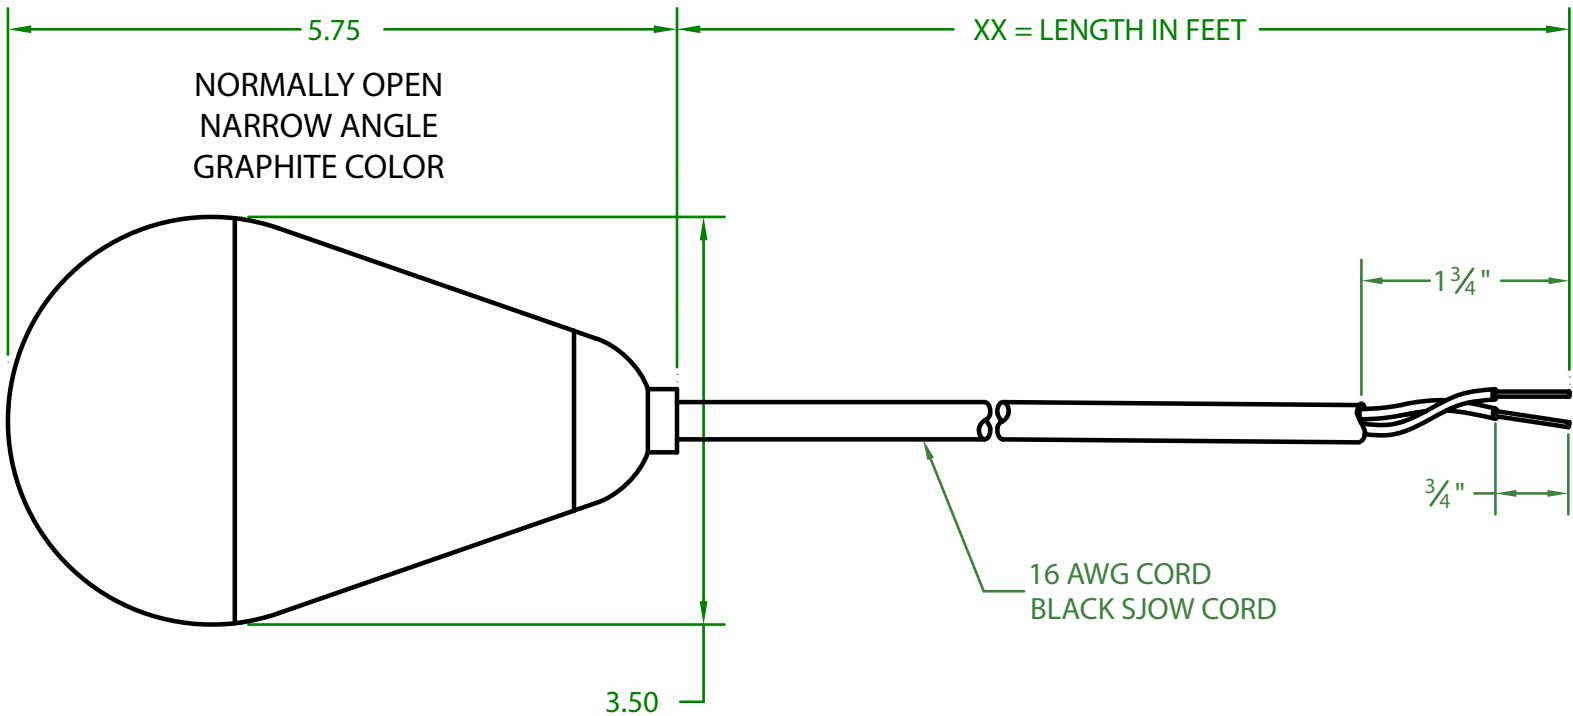

OPERATING ANGLE: CONTACTS CLOSE @ 5° ABOVE HORIZONTAL.
CONTACTS OPEN @ 5° BELOW HORIZONTAL.

ELECTRICAL RATINGS: 13 AMPS @ 120 VAC
5 AMPS @ 240 VAC

FLOAT MATERIAL: A.B.S.

J.J.S. May 23, 2017

Contactors - Relays - Switches

<http://www.mdious.com>