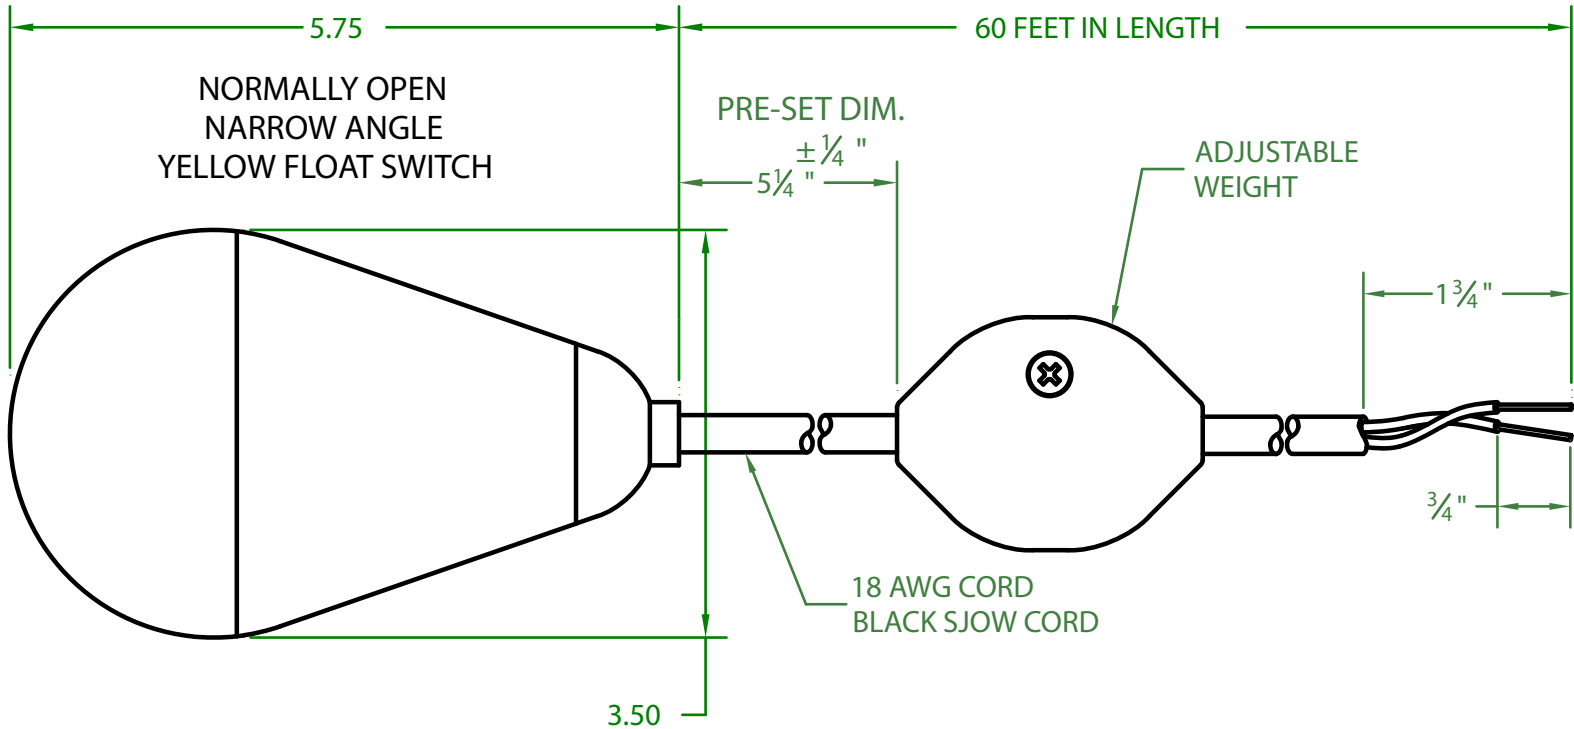

OPERATING ANGLE: CONTACTS CLOSE @ 5° ABOVE HORIZONTAL.
CONTACTS OPEN @ 5° BELOW HORIZONTAL.

ELECTRICAL RATINGS: 10 AMPS @ 120 VAC
5 AMPS @ 240 VAC

FLOAT MATERIAL: A.B.S.

J.J.S. July 28, 2011

Contactors - Relays - Switches

<http://www.mdious.com>