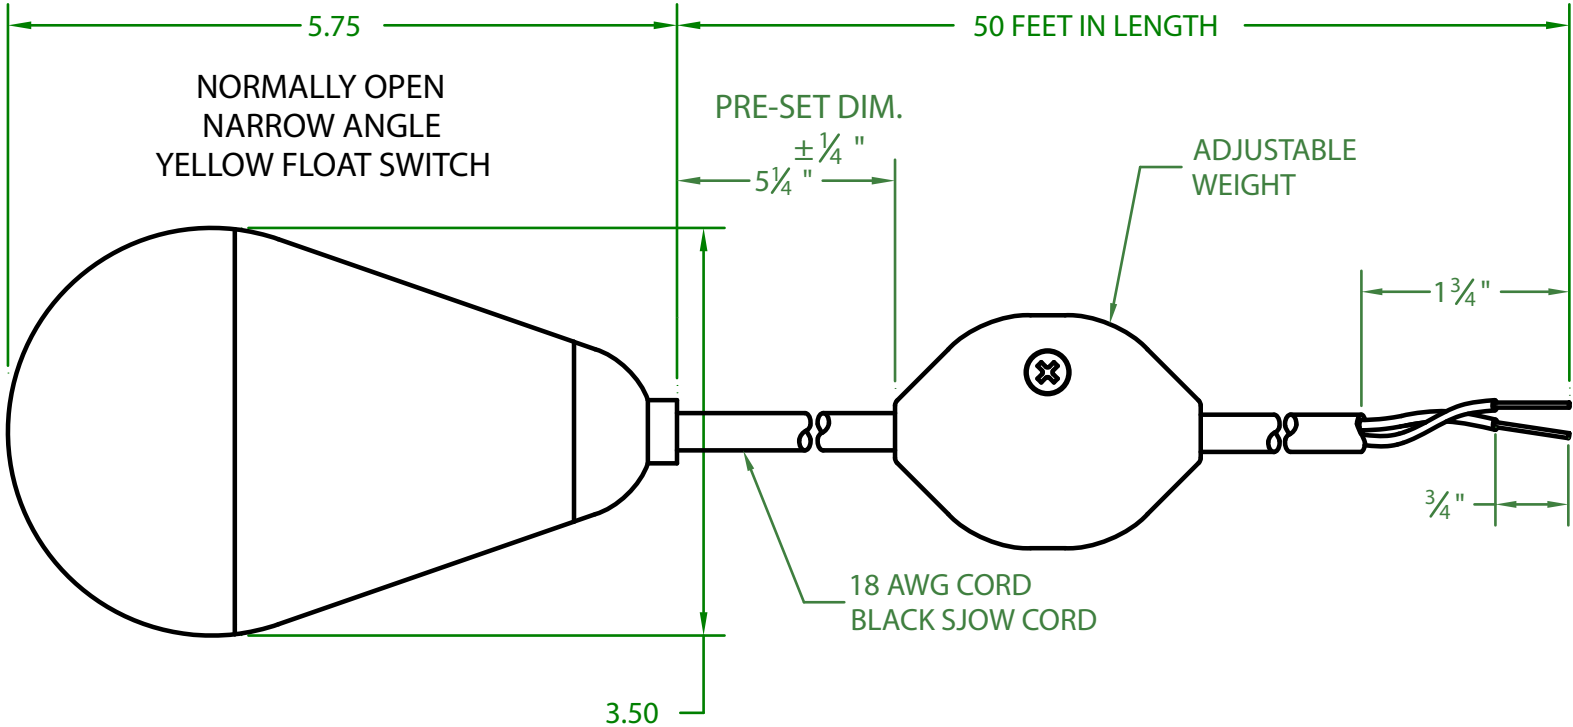

OPERATING ANGLE: CONTACTS CLOSE @ 5° ABOVE HORIZONTAL.
CONTACTS OPEN @ 5° BELOW HORIZONTAL.

ELECTRICAL RATINGS: 10 AMPS @ 120 VAC
5 AMPS @ 240 VAC

FLOAT MATERIAL: A.B.S.

J.J.S. July 28, 2011

Contactors - Relays - Switches

<http://www.mdious.com>