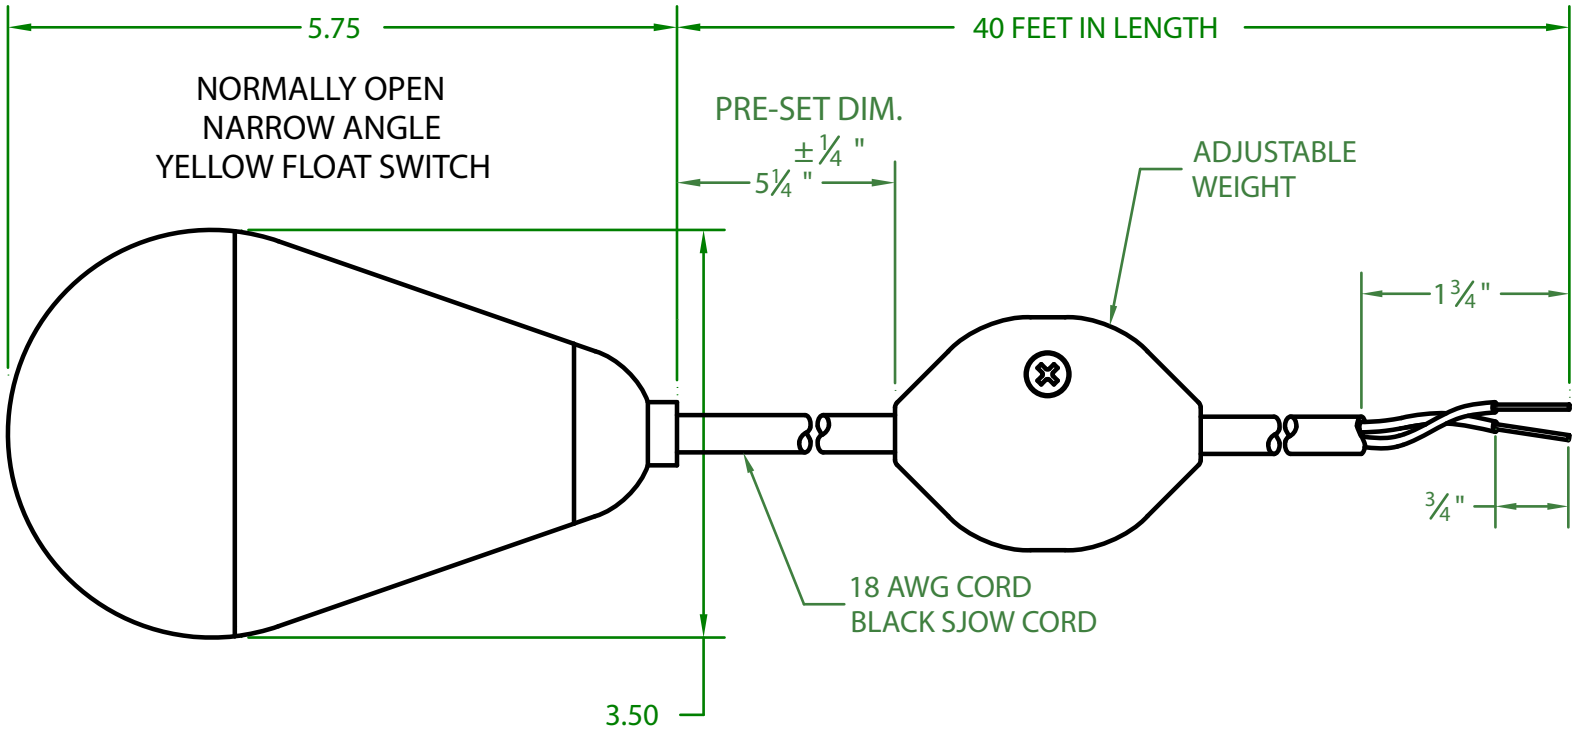

OPERATING ANGLE: CONTACTS CLOSE @ 5° ABOVE HORIZONTAL.
CONTACTS OPEN @ 5° BELOW HORIZONTAL.

ELECTRICAL RATINGS: 10 AMPS @ 120 VAC
5 AMPS @ 240 VAC

FLOAT MATERIAL: A.B.S.

J.J.S. July 28, 2011

Contactors - Relays - Switches

<http://www.mdious.com>