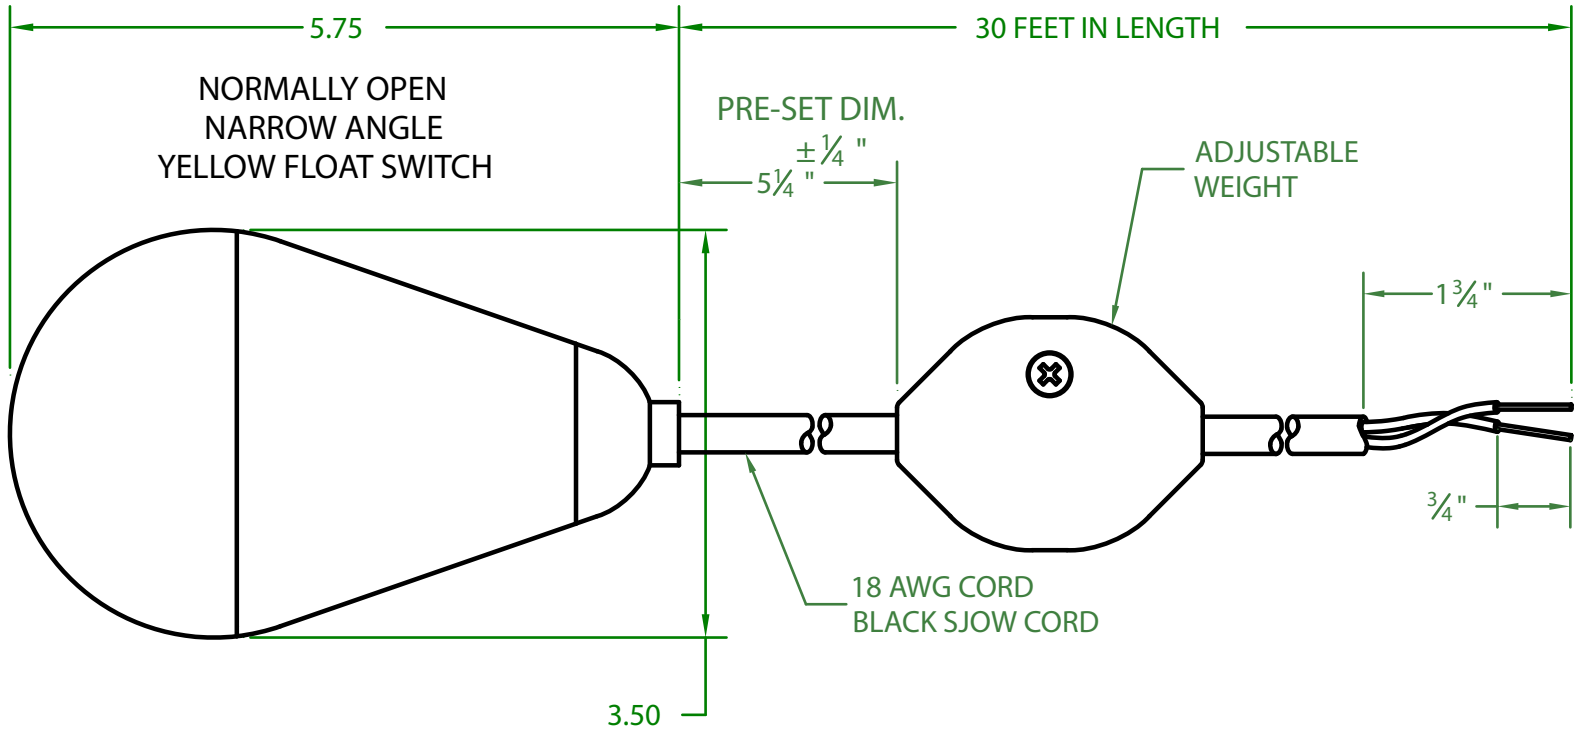

OPERATING ANGLE: CONTACTS CLOSE @ 5° ABOVE HORIZONTAL.
CONTACTS OPEN @ 5° BELOW HORIZONTAL.

ELECTRICAL RATINGS: 10 AMPS @ 120 VAC
5 AMPS @ 240 VAC

FLOAT MATERIAL: A.B.S.

J.J.S. July 28, 2011

Contactors - Relays - Switches

<http://www.mdious.com>