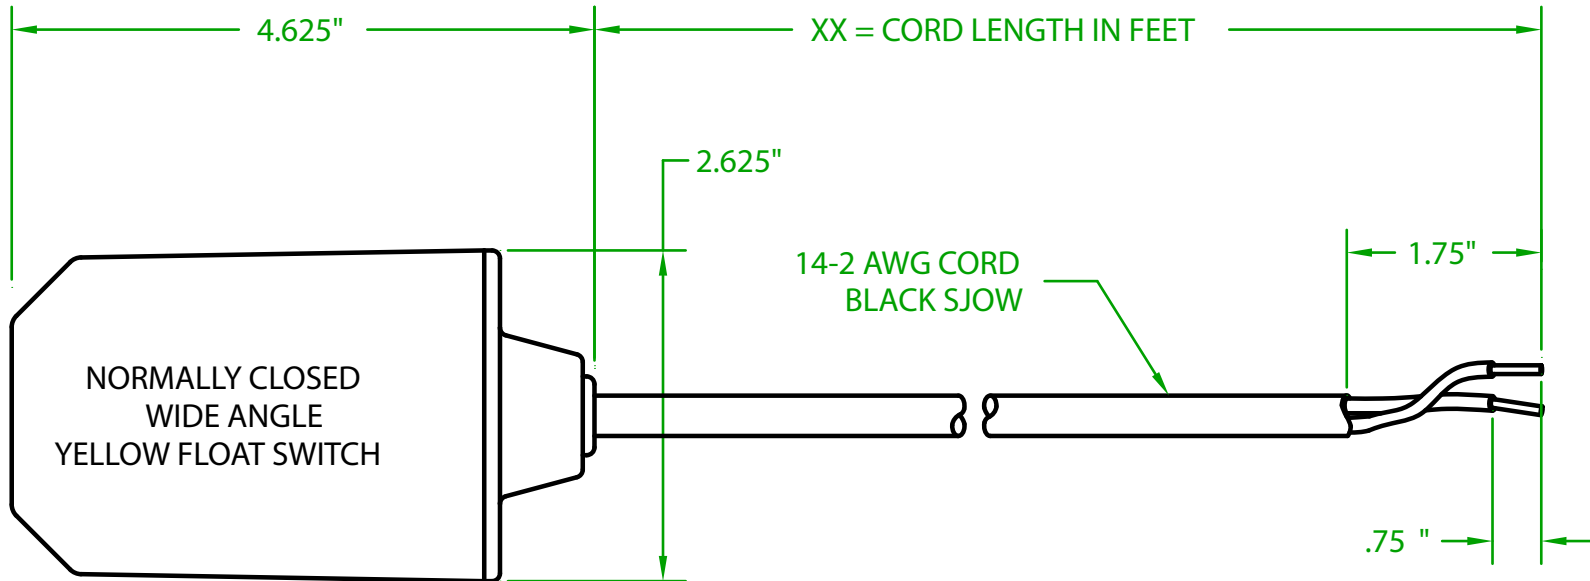

OPERATING ANGLE 90°: CONTACTS OPEN @ 45° ABOVE HORIZONTAL.
CONTACTS CLOSED @ 45° BELOW HORIZONTAL.

ELECTRICAL RATINGS: 1 H.P. @ 120 VAC
2 H.P. @ 240 VAC
15 AMPS @ 120/240 VAC 96 LRA

FLOAT MATERIAL: A.B.S.

HY2CUXX00

J.J.S. AUGUST 25, 2008

REVISED: MAY 26, 2011

Contactors - Relays - Switches

<http://www.mdious.com>