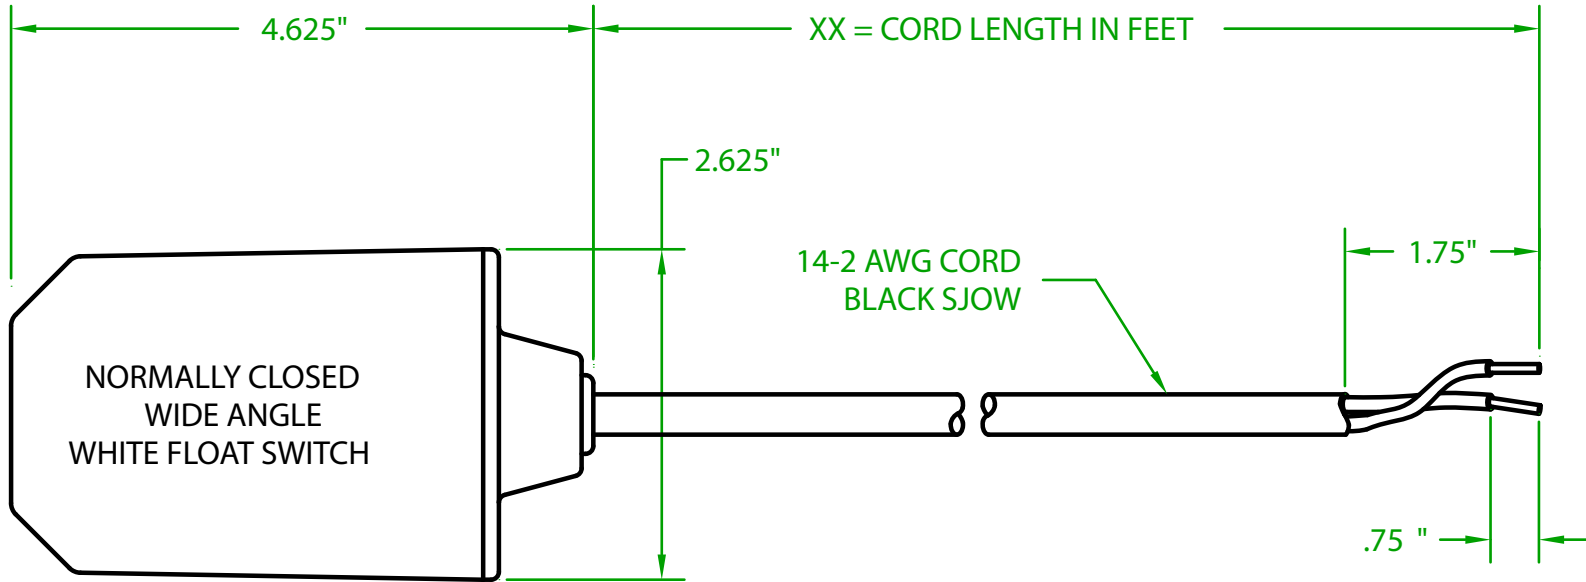

## HW2CUXX00

OPERATING ANGLE 90°: CONTACTS OPEN @ 45° ABOVE HORIZONTAL.  
CONTACTS CLOSE @ 45° BELOW HORIZONTAL.

ELECTRICAL RATINGS: 1 H.P. @ 120 VAC  
2 H.P. @ 240 VAC  
15 AMPS @ 120/240 VAC 96 LRA

FLOAT MATERIAL: A.B.S.