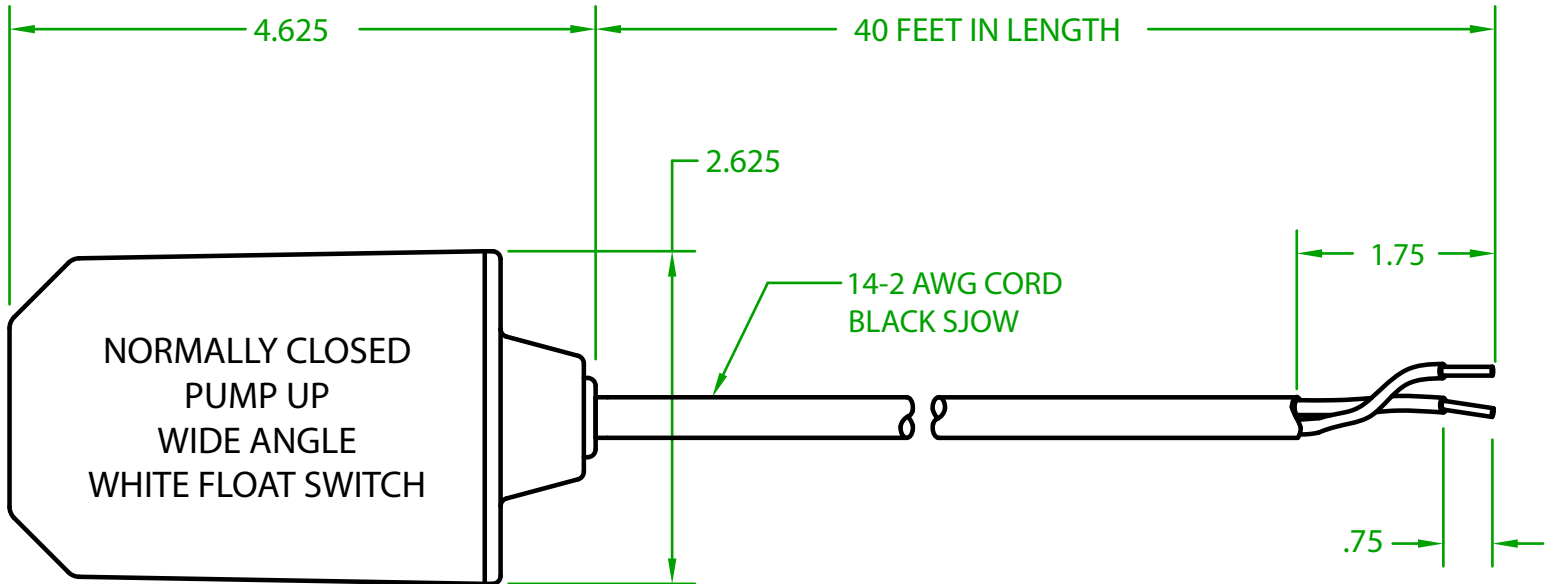

MERCURY DISPLACEMENT INDUSTRIES, INC.

Post Office Box 710 - U.S. 12 East - Edwardsburg, Michigan 49112-0710

Phone (269) 663-8574 - Fax (269) 663-2924

(800) 634-4077

HW2CU4000

MECHANICAL FLOAT

OPERATING ANGLE 90°: CONTACTS OPEN @ 45° ABOVE HORIZONTAL
CONTACTS CLOSE @ 45° BELOW HORIZONTAL