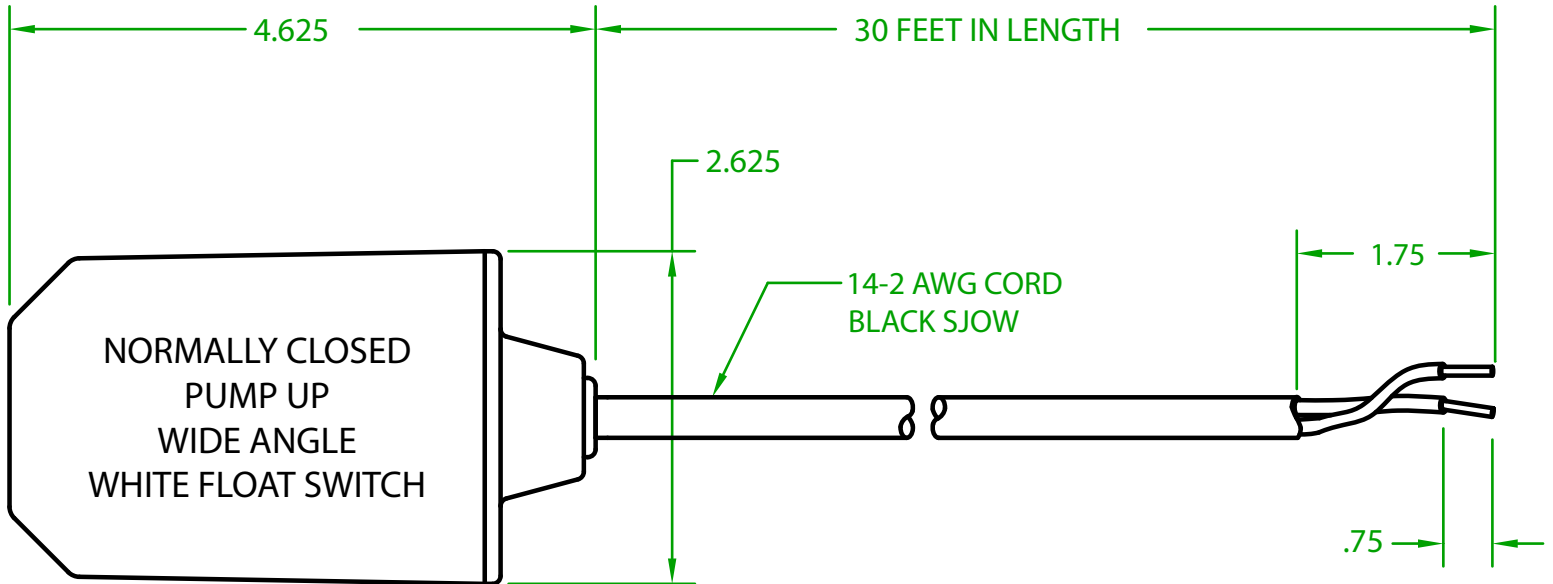

MERCURY DISPLACEMENT INDUSTRIES, INC.

Post Office Box 710 - U.S. 12 East - Edwardsburg, Michigan 49112-0710

Phone (269) 663-8574 - Fax (269) 663-2924

(800) 634-4077

HW2CU3000

MECHANICAL FLOAT

OPERATING ANGLE 90°: CONTACTS OPEN @ 45° ABOVE HORIZONTAL
CONTACTS CLOSE @ 45° BELOW HORIZONTAL