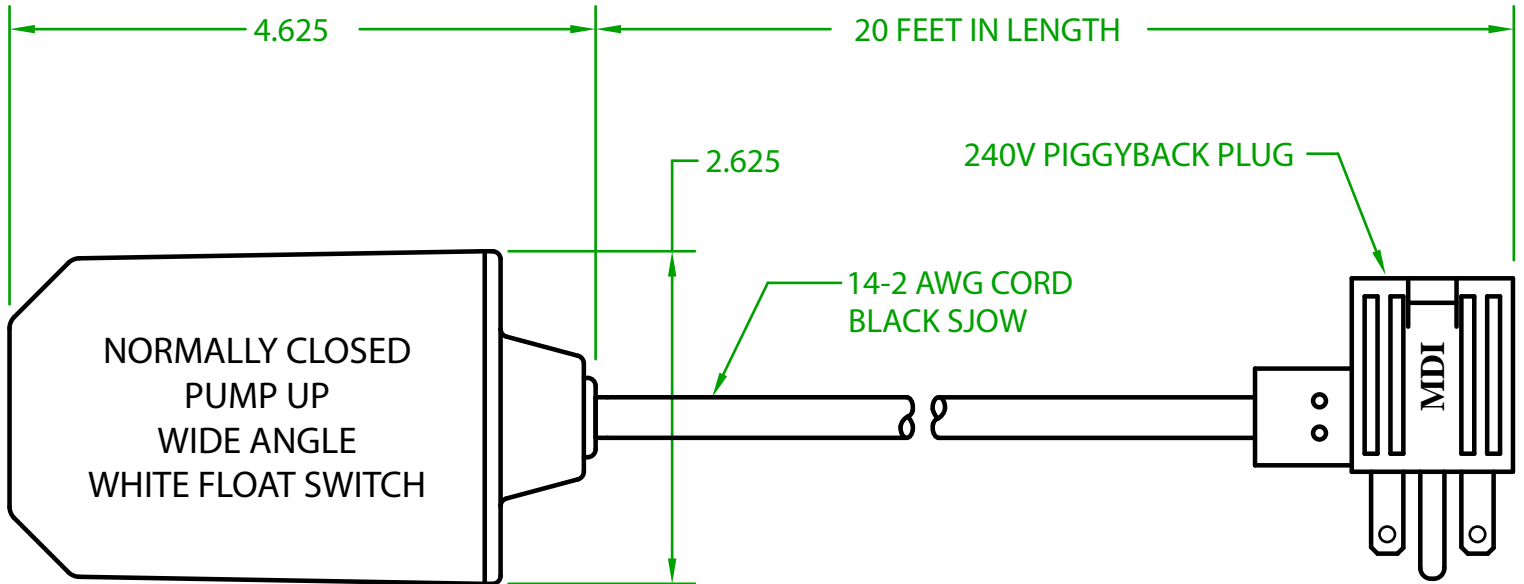

MERCURY DISPLACEMENT INDUSTRIES, INC.

Post Office Box 710 - U.S. 12 East - Edwardsburg, Michigan 49112-0710

Phone (269) 663-8574 - Fax (269) 663-2924

(800) 634-4077

HW2CU20F2

MECHANICAL FLOAT

OPERATING ANGLE 90°: CONTACTS OPEN @ 45° ABOVE HORIZONTAL
CONTACTS CLOSE @ 45° BELOW HORIZONTAL

ELECTRICAL RATINGS: 1 H.P. @ 120 VAC
2 H.P. @ 240 VAC
15 AMPS @ 120/240 VAC 96 LRA

FLOAT MATERIAL: A.B.S.

J.J.S. April 14, 2020

Contactors - Relays - Switches

<http://www.mdious.com>