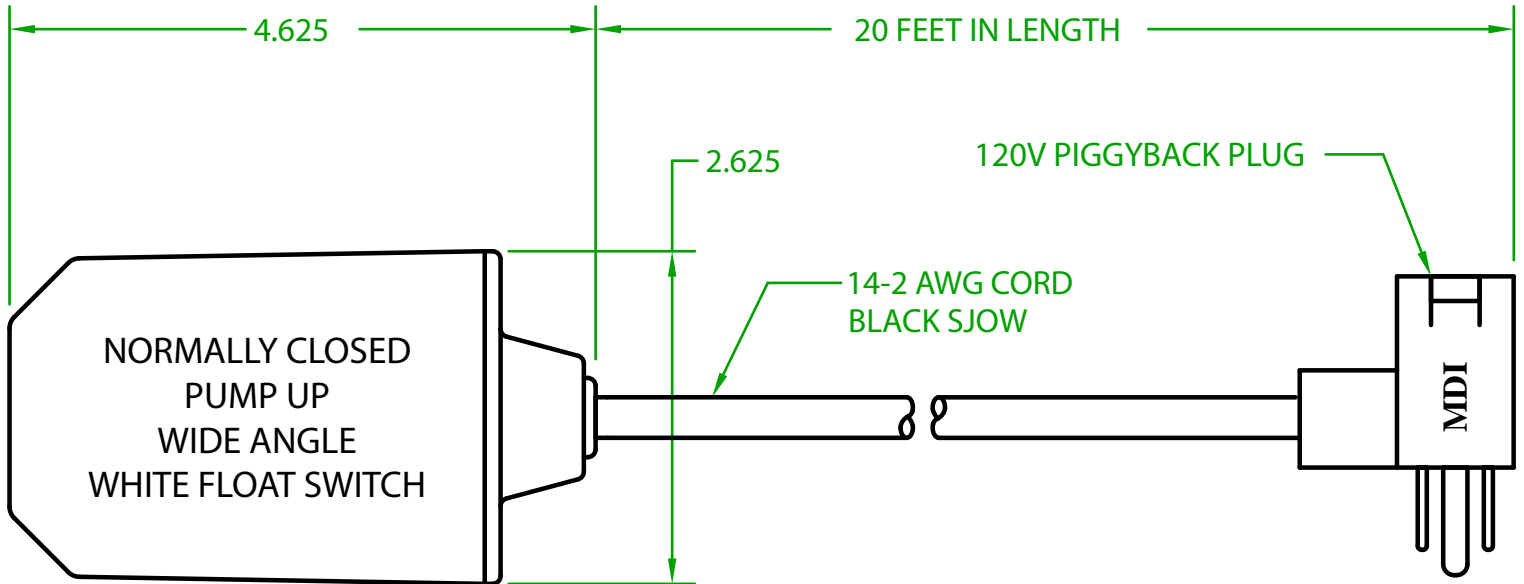

MERCURY DISPLACEMENT INDUSTRIES, INC.

Post Office Box 710 - U.S. 12 East - Edwardsburg, Michigan 49112-0710

Phone (269) 663-8574 - Fax (269) 663-2924

(800) 634-4077

HW2CU20F1

MECHANICAL FLOAT

OPERATING ANGLE 90°: CONTACTS OPEN @ 45° ABOVE HORIZONTAL
CONTACTS CLOSE @ 45° BELOW HORIZONTAL