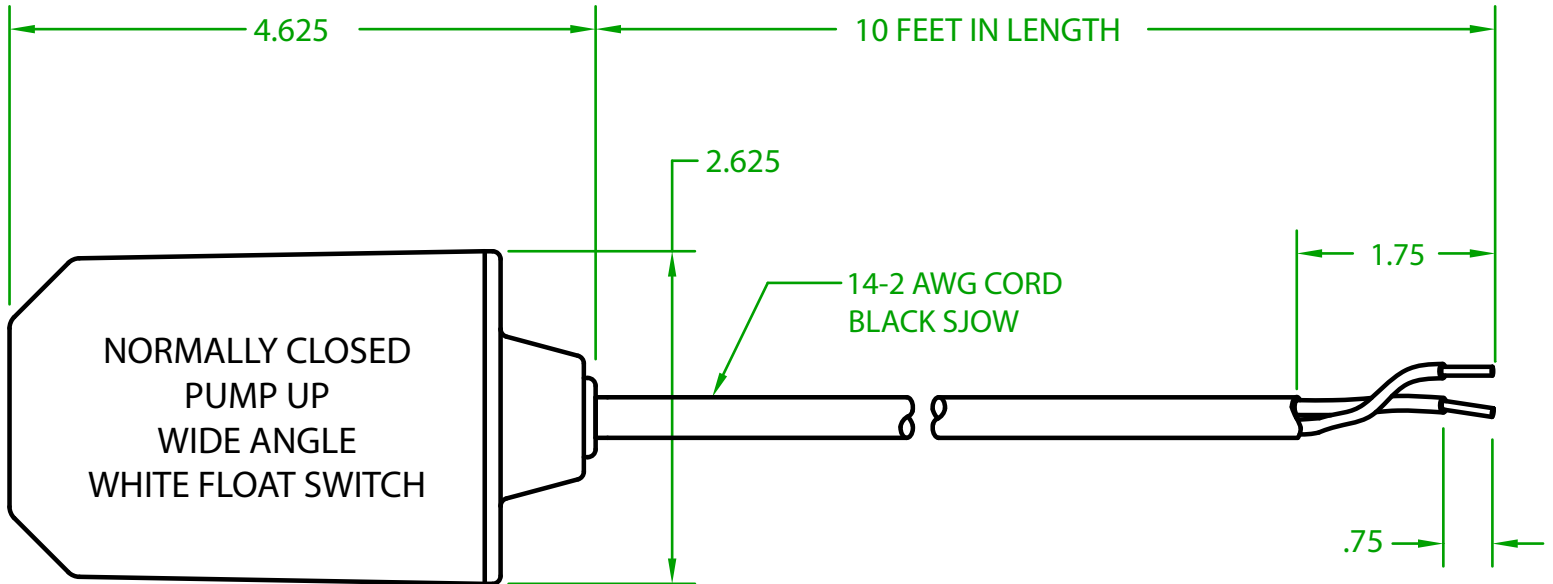

MERCURY DISPLACEMENT INDUSTRIES, INC.

Post Office Box 710 - U.S. 12 East - Edwardsburg, Michigan 49112-0710

Phone (269) 663-8574 - Fax (269) 663-2924

(800) 634-4077

HW2CU1000

MECHANICAL FLOAT

OPERATING ANGLE 90°: CONTACTS OPEN @ 45° ABOVE HORIZONTAL
CONTACTS CLOSE @ 45° BELOW HORIZONTAL