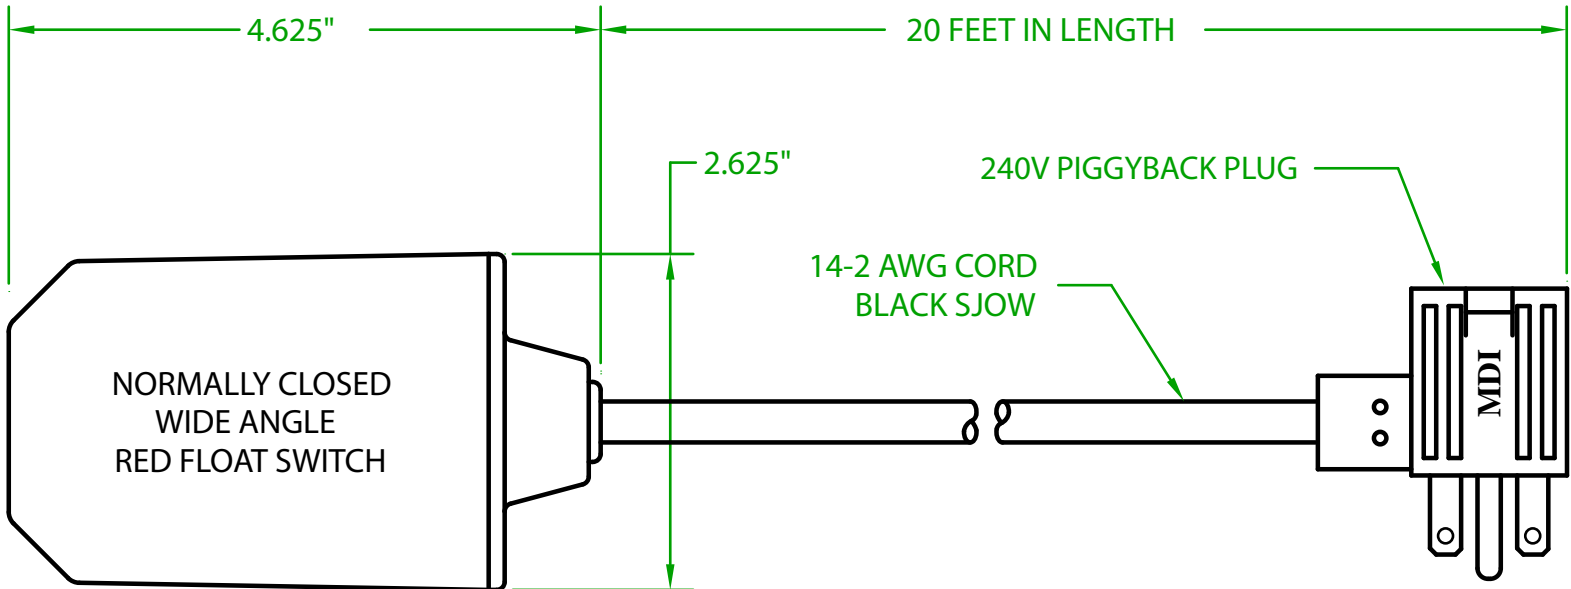

OPERATING ANGLE 90°: CONTACTS OPEN @ 45° ABOVE HORIZONTAL.
CONTACTS CLOSE @ 45° BELOW HORIZONTAL.

ELECTRICAL RATINGS: 1 H.P. @ 120 VAC
2 H.P. @ 240 VAC
15 AMPS @ 120/240 VAC 96 LRA

FLOAT MATERIAL: A.B.S.

HR2CU20R2

J.J.S. JANUARY 11, 2011

Contactors - Relays - Switches

<http://www.mdious.com>