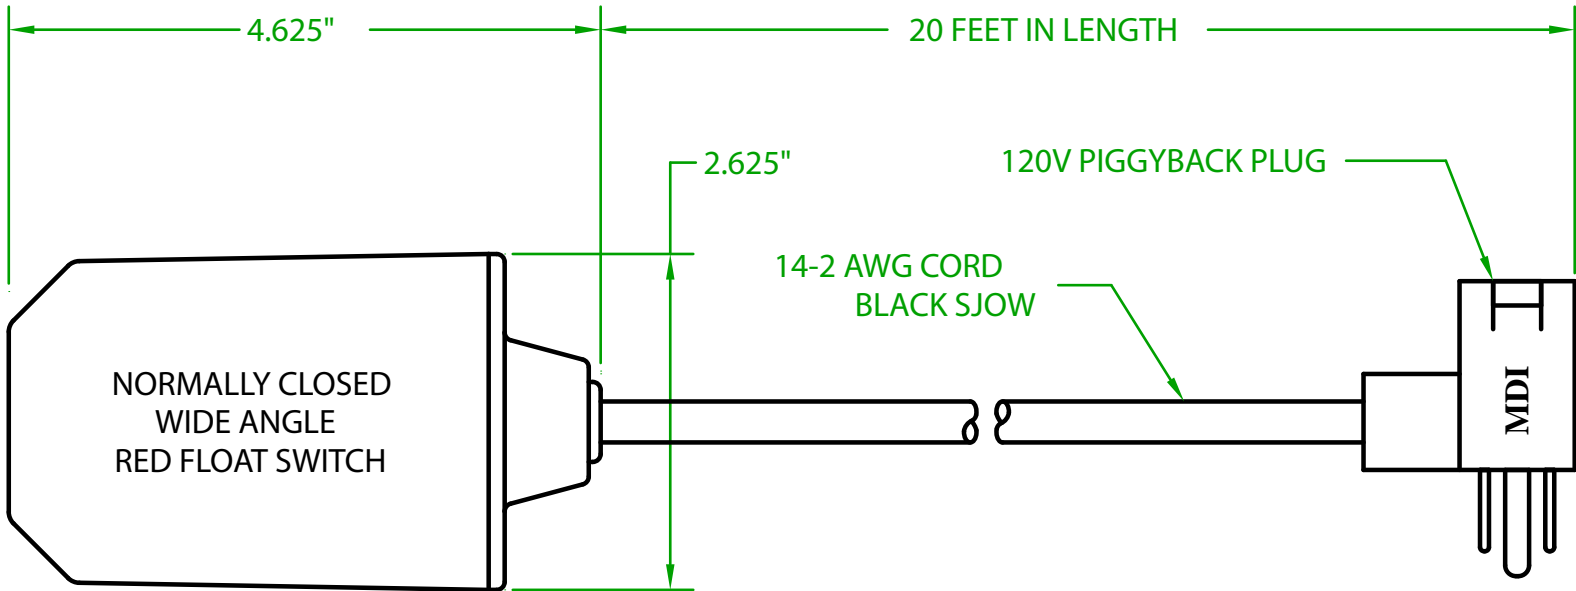

## HR2CU20R1

OPERATING ANGLE 90°: CONTACTS OPEN @ 45° ABOVE HORIZONTAL.  
CONTACTS CLOSE @ 45° BELOW HORIZONTAL.

ELECTRICAL RATINGS: 1 H.P. @ 120 VAC  
2 H.P. @ 240 VAC  
15 AMPS @ 120/240 VAC 96 LRA

FLOAT MATERIAL: A.B.S.