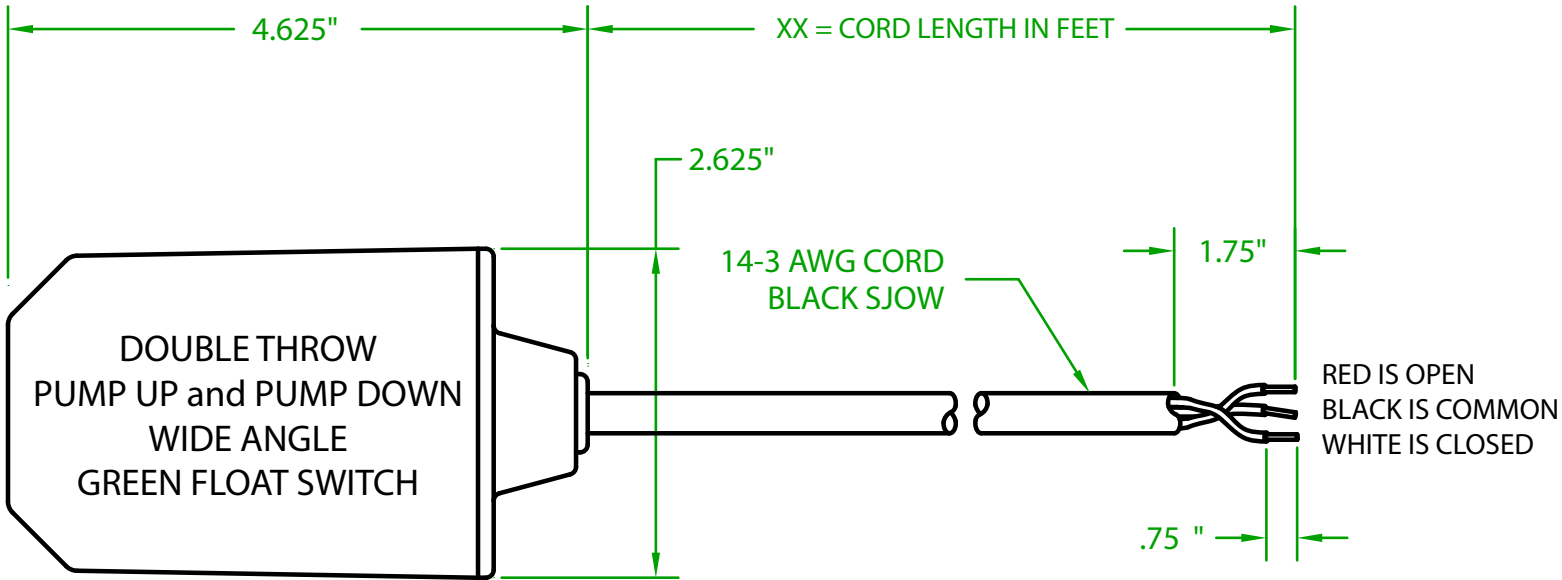

MERCURY DISPLACEMENT INDUSTRIES, INC.

Post Office Box 710 - U.S. 12 East - Edwardsburg, Michigan 49112-0710

Phone (269) 663-8574 - Fax (269) 663-2924

(800) 634-4077

HG2DUX00

MECHANICAL FLOAT

OPERATING ANGLE 90°: SWITCHES @ 45° ABOVE AND 45° BELOW HORIZONTAL