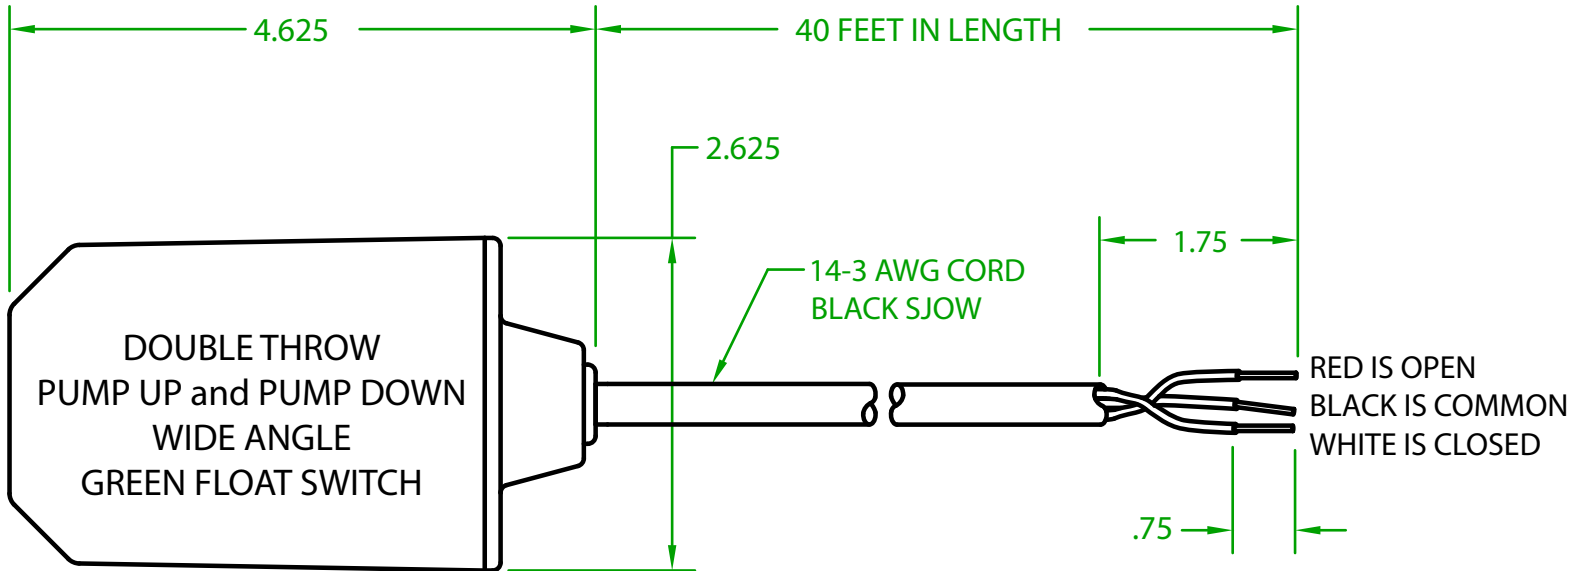

## HG2DU4000

MECHANICAL FLOAT

OPERATING ANGLE 90°: SWITCHES @ 45° ABOVE AND 45° BELOW HORIZONTAL

ELECTRICAL RATINGS: 1 H.P. @ 120 VAC  
 2 H.P. @ 240 VAC  
 15 AMPS @ 120/240 VAC 96 LRA

FLOAT MATERIAL: A.B.S.