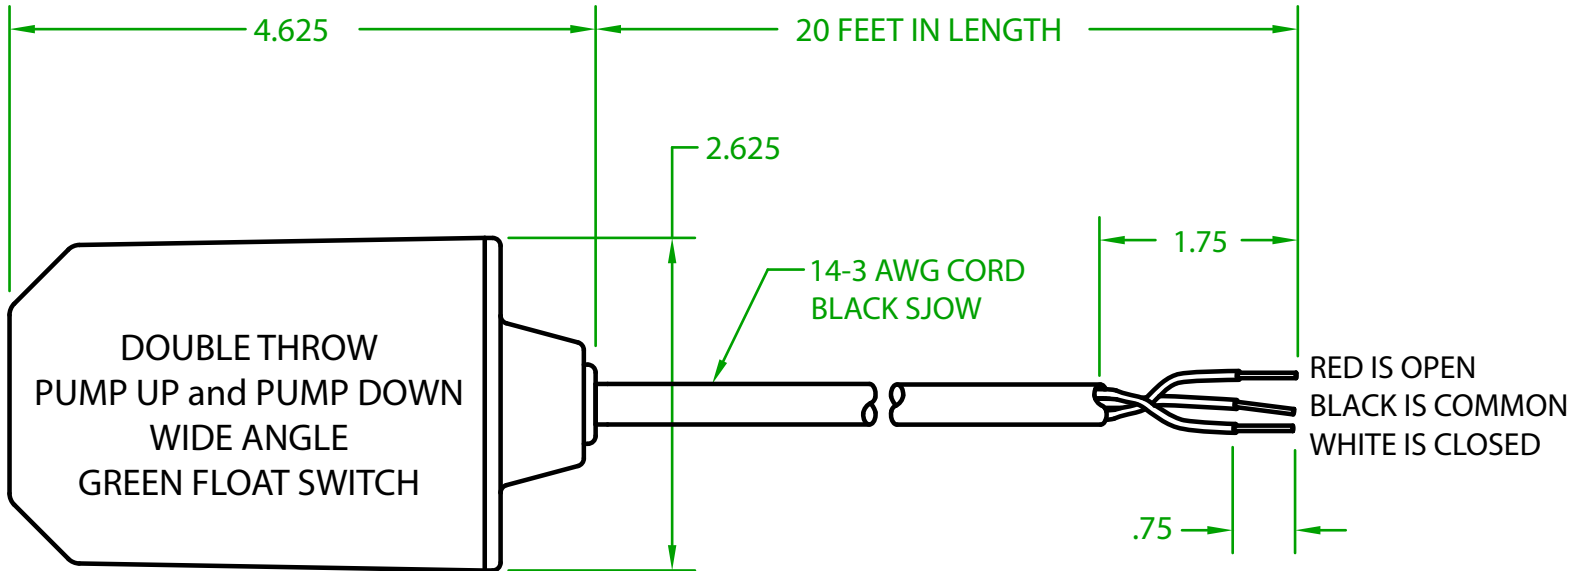

MERCURY DISPLACEMENT INDUSTRIES, INC.

Post Office Box 710 - U.S. 12 East - Edwardsburg, Michigan 49112-0710

Phone (269) 663-8574 - Fax (269) 663-2924

(800) 634-4077

HG2DU2000

MECHANICAL FLOAT

OPERATING ANGLE 90°: SWITCHES @ 45° ABOVE AND 45° BELOW HORIZONTAL