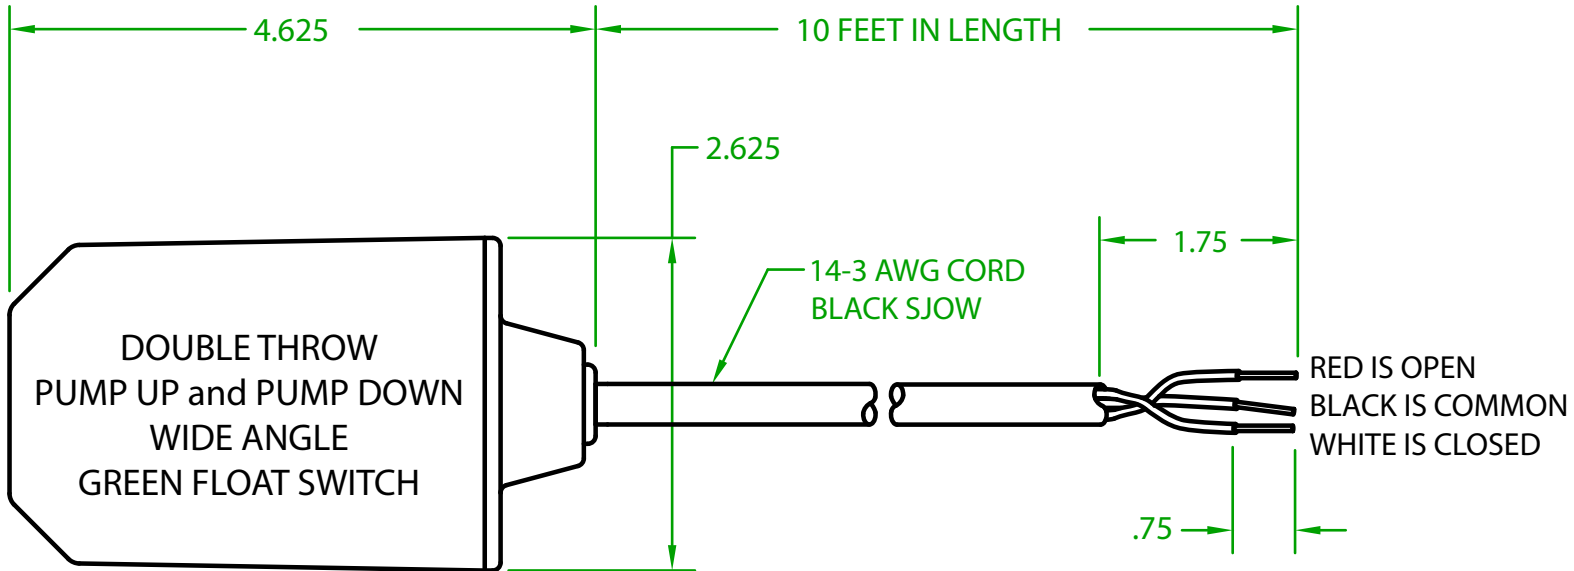

MERCURY DISPLACEMENT INDUSTRIES, INC.

Post Office Box 710 - U.S. 12 East - Edwardsburg, Michigan 49112-0710

Phone (269) 663-8574 - Fax (269) 663-2924

(800) 634-4077

HG2DU1000

MECHANICAL FLOAT

OPERATING ANGLE 90°: SWITCHES @ 45° ABOVE AND 45° BELOW HORIZONTAL