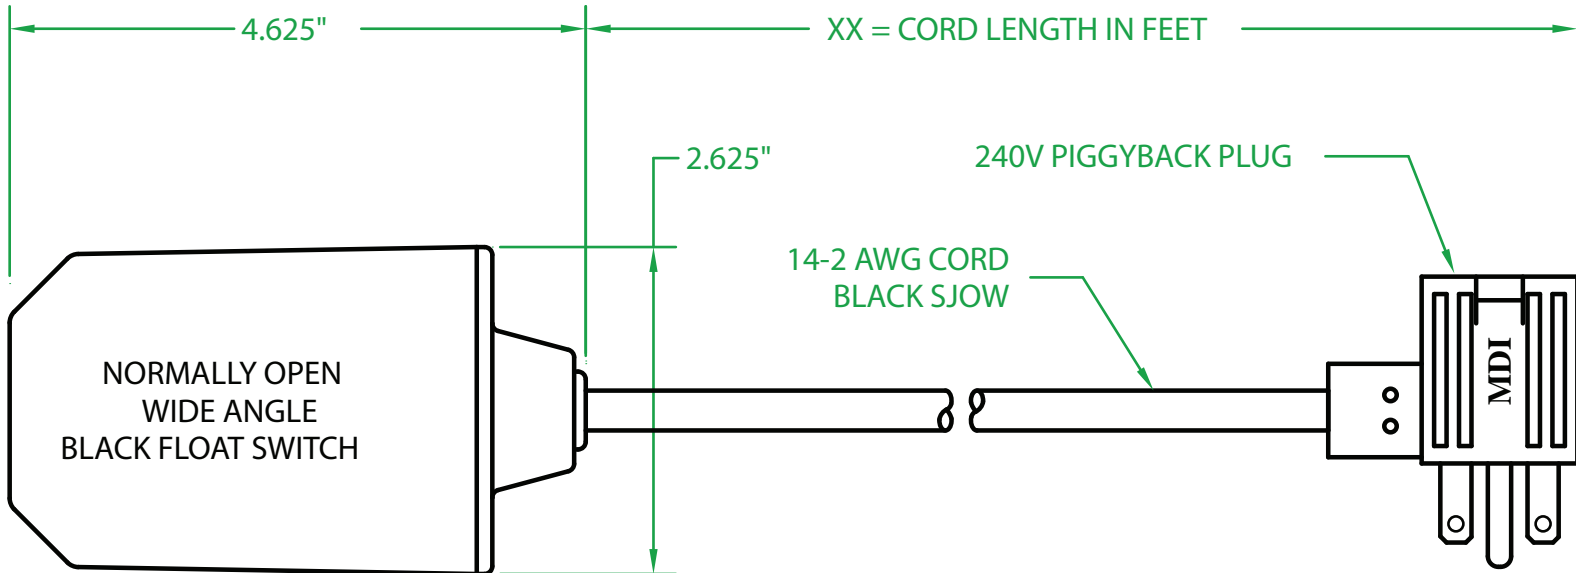

OPERATING ANGLE 90°: CONTACTS CLOSE @ 45° ABOVE HORIZONTAL.
CONTACTS OPEN @ 45° BELOW HORIZONTAL.

ELECTRICAL RATINGS: 1 H.P. @ 120 VAC
2 H.P. @ 240 VAC
15 AMPS @ 120/240 VAC 96 LRA

FLOAT MATERIAL: A.B.S.

HF2OUXR2

J.J.S. AUGUST 25, 2008

Contactors - Relays - Switches

<http://www.mdius.com>