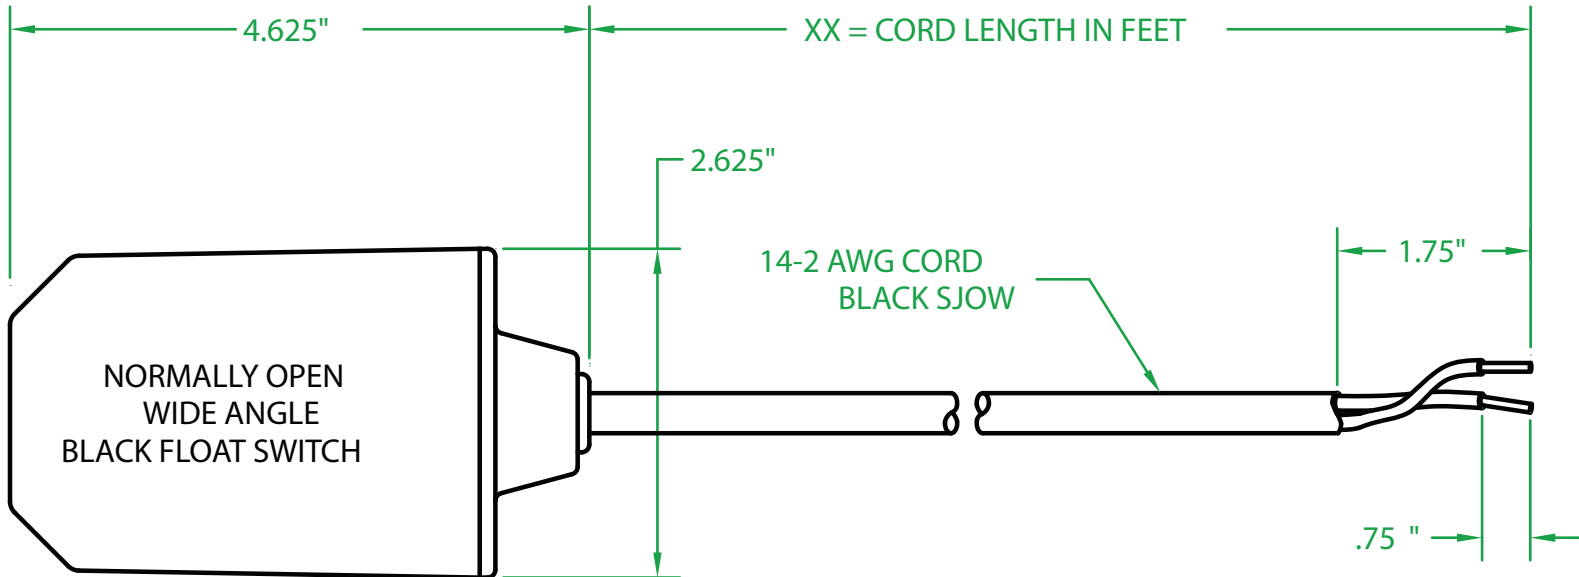

OPERATING ANGLE 90°: CONTACTS CLOSE @ 45° ABOVE HORIZONTAL.
CONTACTS OPEN @ 45° BELOW HORIZONTAL.

ELECTRICAL RATINGS: 1 H.P. @ 120 VAC
2 H.P. @ 240 VAC
15 AMPS @ 120/240 VAC 96 LRA

FLOAT MATERIAL: A.B.S.

HF2OUXX00

J.J.S. AUGUST 25, 2008

Contactors - Relays - Switches

<http://www.mdius.com>