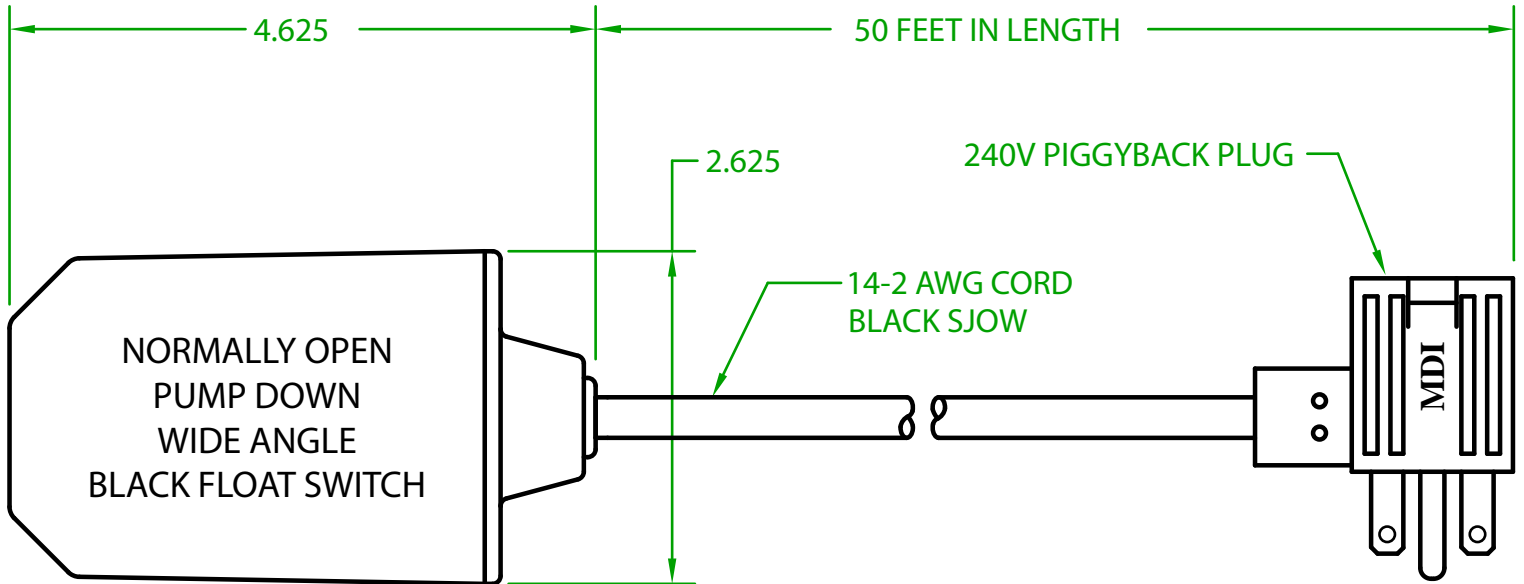

MERCURY DISPLACEMENT INDUSTRIES, INC.

Post Office Box 710 - U.S. 12 East - Edwardsburg, Michigan 49112-0710

Phone (269) 663-8574 - Fax (269) 663-2924

(800) 634-4077

HF2OU50F2

MECHANICAL FLOAT

OPERATING ANGLE 90°: CONTACTS CLOSED @ 45° ABOVE HORIZONTAL
CONTACTS OPEN @ 45° BELOW HORIZONTAL

ELECTRICAL RATINGS: 1 H.P. @ 120 VAC
2 H.P. @ 240 VAC
15 AMPS @ 120/240 VAC 96 LRA

FLOAT MATERIAL: A.B.S.

J.J.S. April 13, 2020

Contactors - Relays - Switches

<http://www.mdious.com>