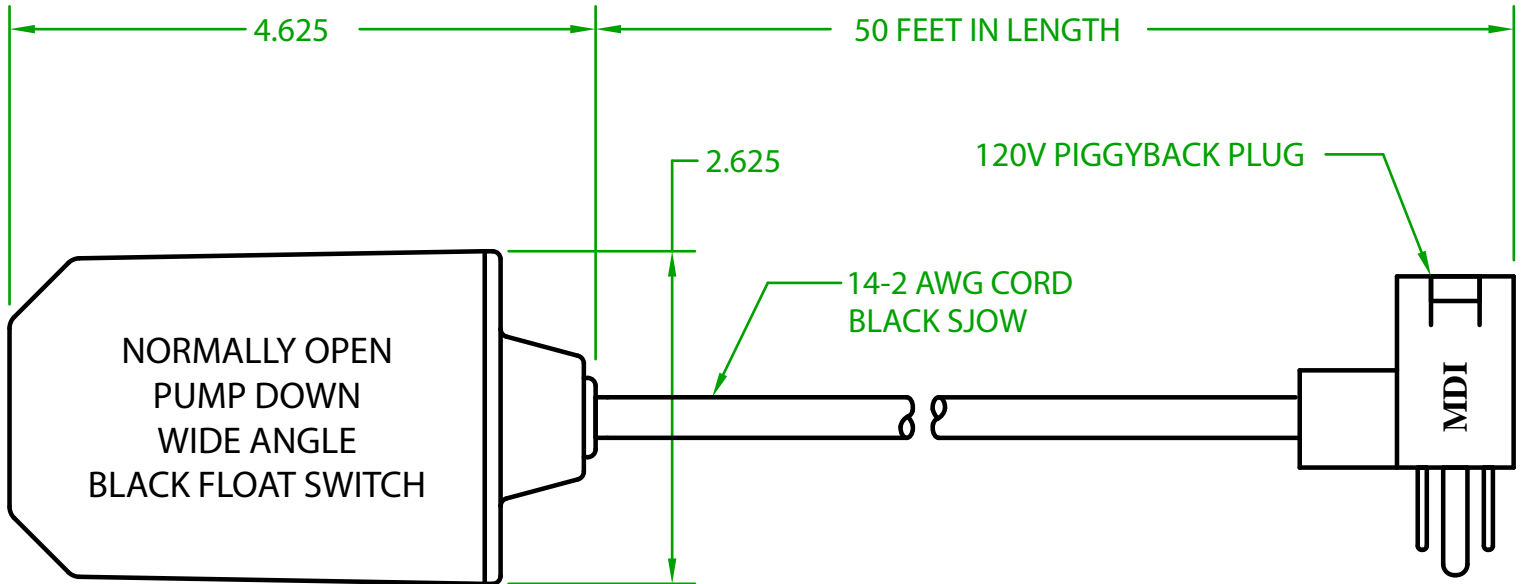

## HF2OU50F1

MECHANICAL FLOAT

OPERATING ANGLE 90°: CONTACTS CLOSED @ 45° ABOVE HORIZONTAL  
CONTACTS OPEN @ 45° BELOW HORIZONTAL

ELECTRICAL RATINGS: 1 H.P. @ 120 VAC  
2 H.P. @ 240 VAC  
15 AMPS @ 120/240 VAC 96 LRA