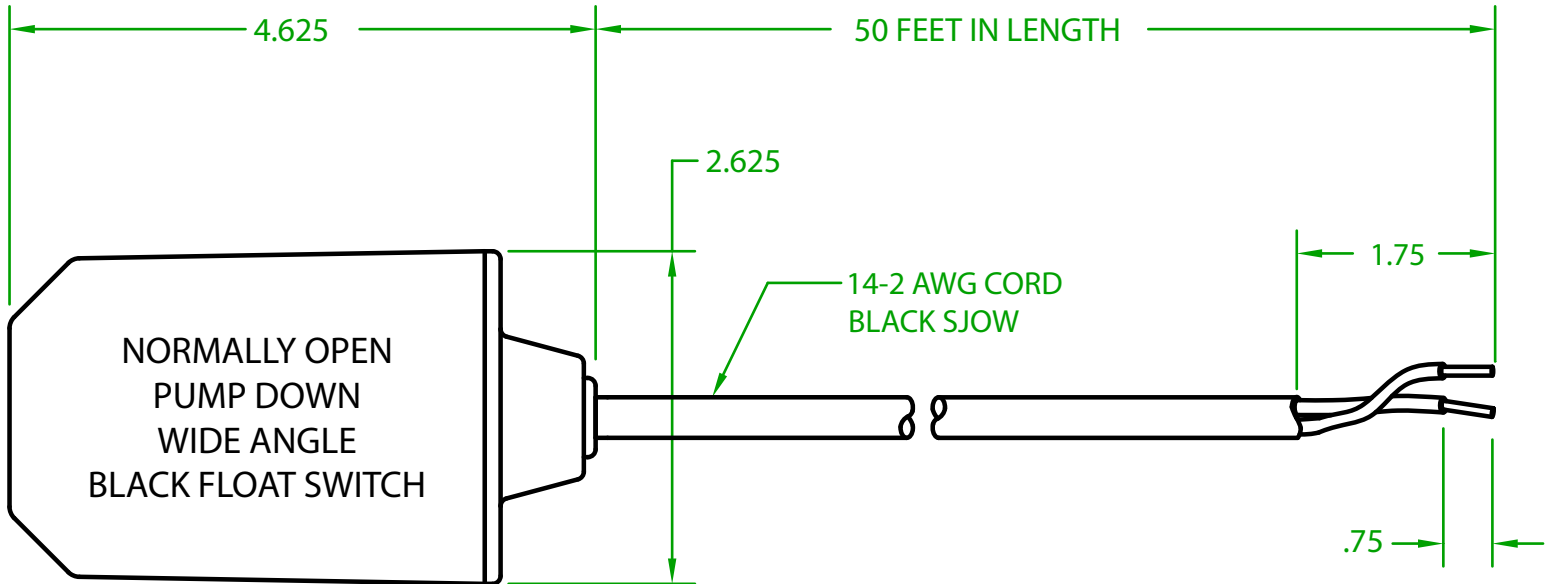

MERCURY DISPLACEMENT INDUSTRIES, INC.

Post Office Box 710 - U.S. 12 East - Edwardsburg, Michigan 49112-0710

Phone (269) 663-8574 - Fax (269) 663-2924

(800) 634-4077

HF2OU5000

MECHANICAL FLOAT

OPERATING ANGLE 90°: CONTACTS CLOSED @ 45° ABOVE HORIZONTAL
CONTACTS OPEN @ 45° BELOW HORIZONTAL