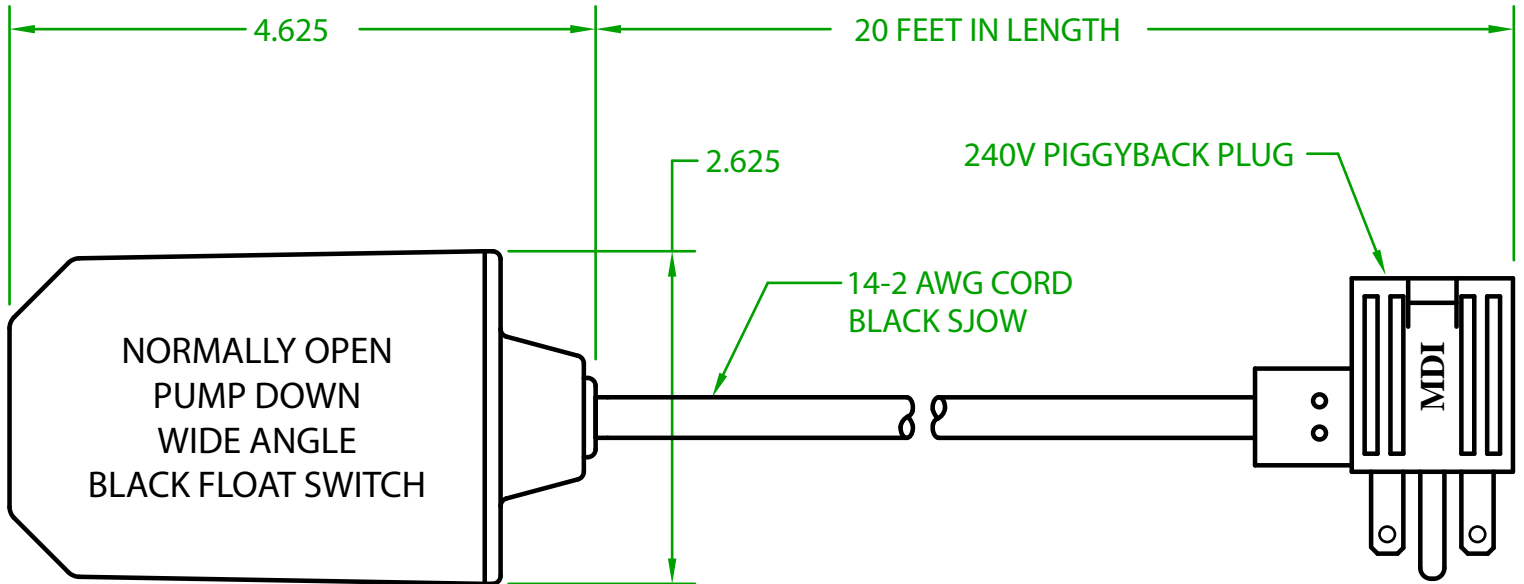

MERCURY DISPLACEMENT INDUSTRIES, INC.

Post Office Box 710 - U.S. 12 East - Edwardsburg, Michigan 49112-0710

Phone (269) 663-8574 - Fax (269) 663-2924

(800) 634-4077

HF2OU20F2

MECHANICAL FLOAT

OPERATING ANGLE 90°: CONTACTS CLOSED @ 45° ABOVE HORIZONTAL
CONTACTS OPEN @ 45° BELOW HORIZONTAL

ELECTRICAL RATINGS: 1 H.P. @ 120 VAC
2 H.P. @ 240 VAC
15 AMPS @ 120/240 VAC 96 LRA

FLOAT MATERIAL: A.B.S.

J.J.S. April 13, 2020

Contactors - Relays - Switches

<http://www.mdious.com>