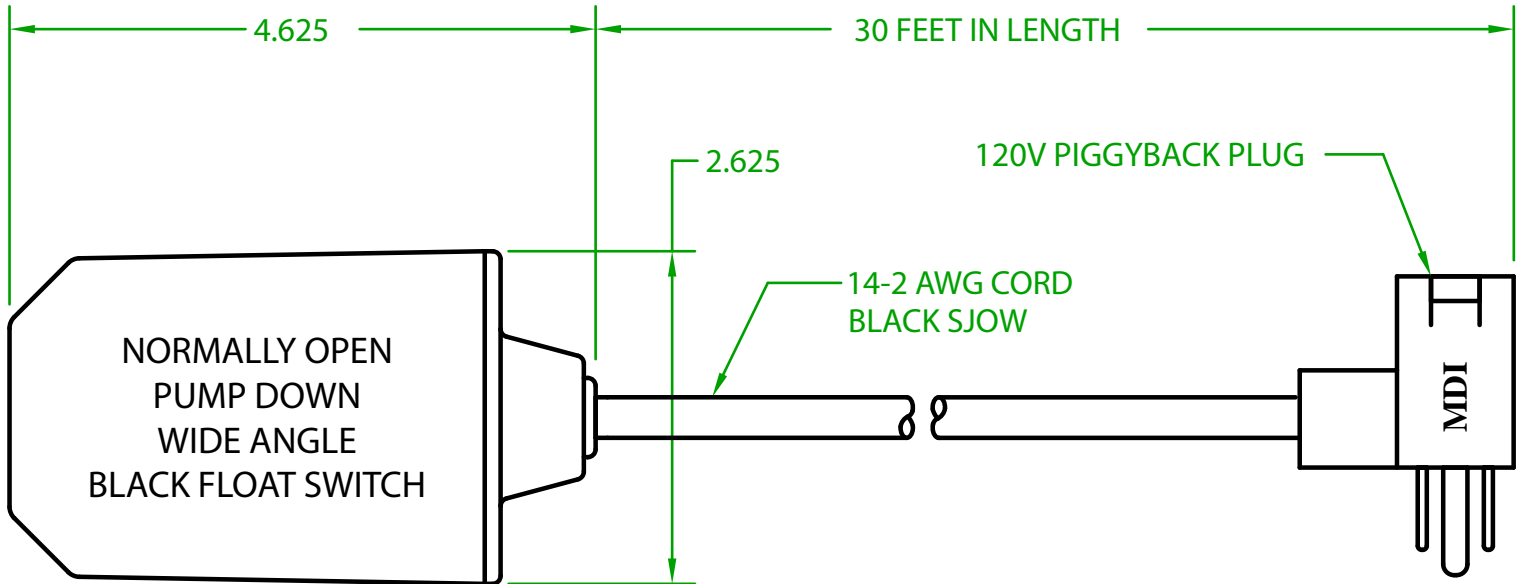

MERCURY DISPLACEMENT INDUSTRIES, INC.

Post Office Box 710 - U.S. 12 East - Edwardsburg, Michigan 49112-0710

Phone (269) 663-8574 - Fax (269) 663-2924

(800) 634-4077

HF2OU30F1

MECHANICAL FLOAT

OPERATING ANGLE 90°: CONTACTS CLOSED @ 45° ABOVE HORIZONTAL
CONTACTS OPEN @ 45° BELOW HORIZONTAL