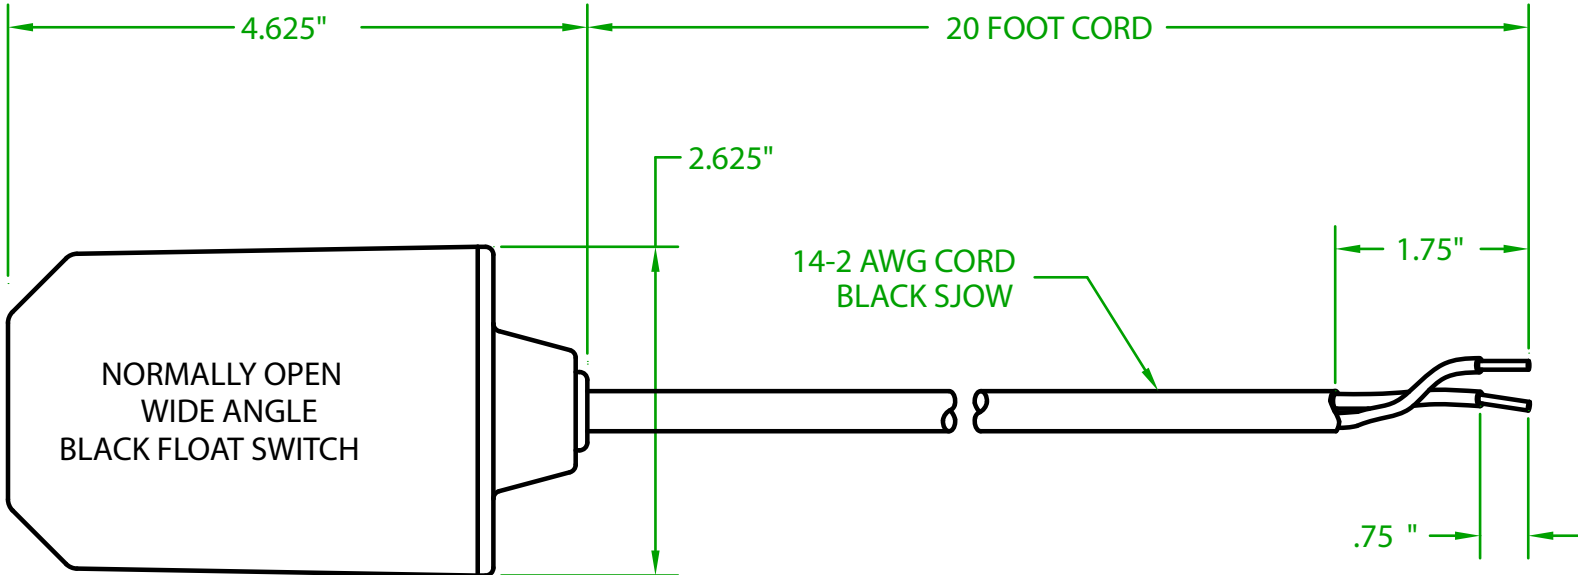

OPERATING ANGLE 90°: CONTACTS CLOSE @ 45° ABOVE HORIZONTAL.
CONTACTS OPEN @ 45° BELOW HORIZONTAL.

ELECTRICAL RATINGS: 1 H.P. @ 120 VAC
2 H.P. @ 240 VAC
15 AMPS @ 120/240 VAC 96 LRA

FLOAT MATERIAL: A.B.S.

J.J.S. February 25, 2014

Contactors - Relays - Switches

<http://www.mdious.com>