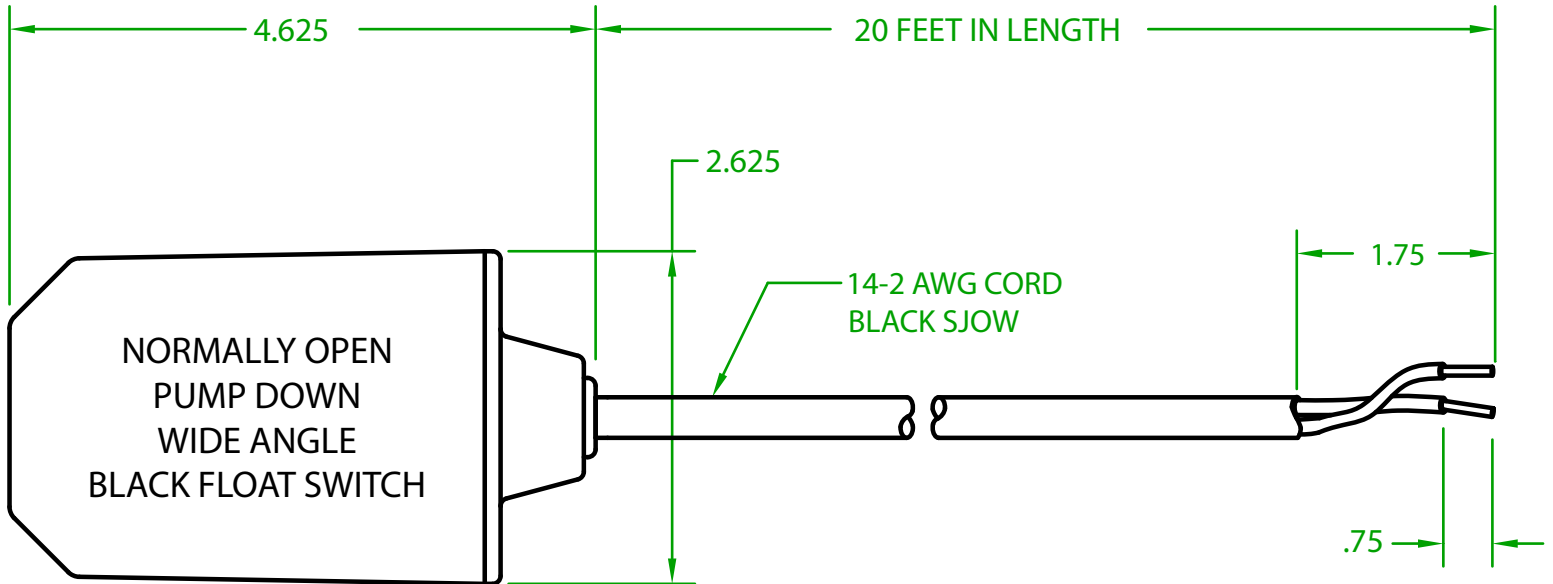

MERCURY DISPLACEMENT INDUSTRIES, INC.
Post Office Box 710 - U.S. 12 East - Edwardsburg, Michigan 49112-0710
Phone (269) 663-8574 - Fax (269) 663-2924
(800) 634-4077

HF2OU2000

MECHANICAL FLOAT

OPERATING ANGLE 90°: CONTACTS CLOSED @ 45° ABOVE HORIZONTAL
CONTACTS OPEN @ 45° BELOW HORIZONTAL