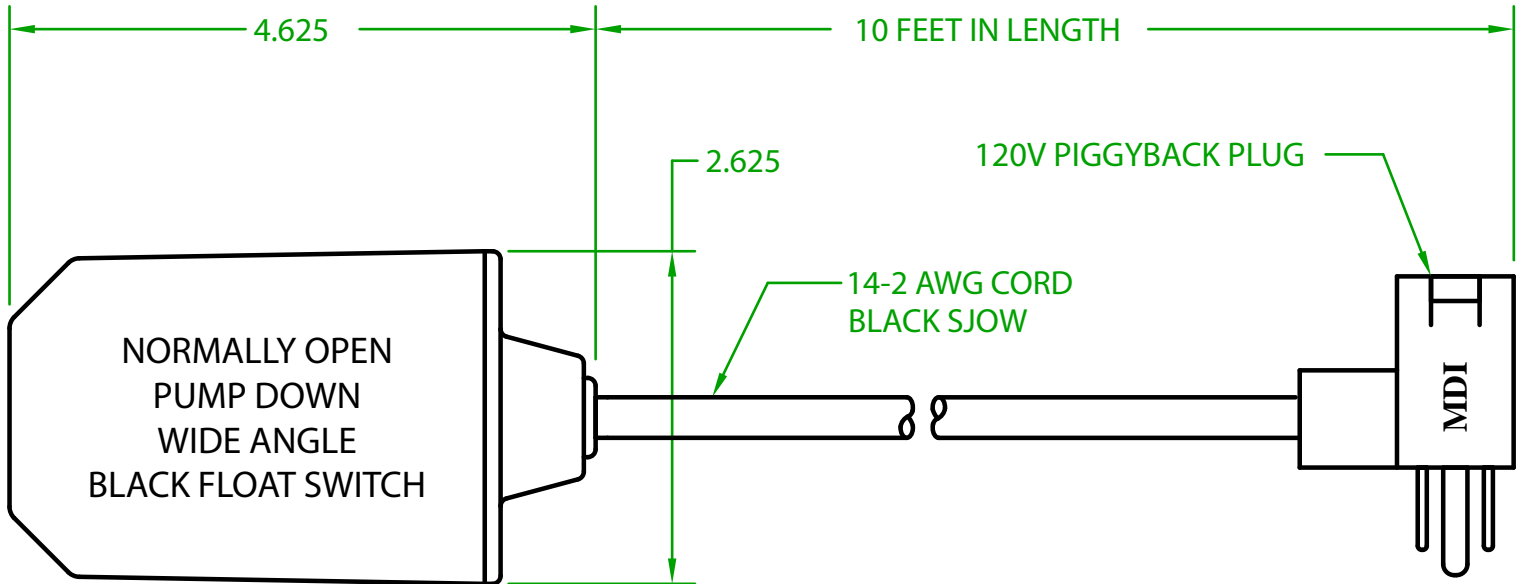

## HF2OU10F1

MECHANICAL FLOAT

OPERATING ANGLE 90°: CONTACTS CLOSED @ 45° ABOVE HORIZONTAL  
CONTACTS OPEN @ 45° BELOW HORIZONTAL

ELECTRICAL RATINGS: 1 H.P. @ 120 VAC  
2 H.P. @ 240 VAC  
15 AMPS @ 120/240 VAC 96 LRA