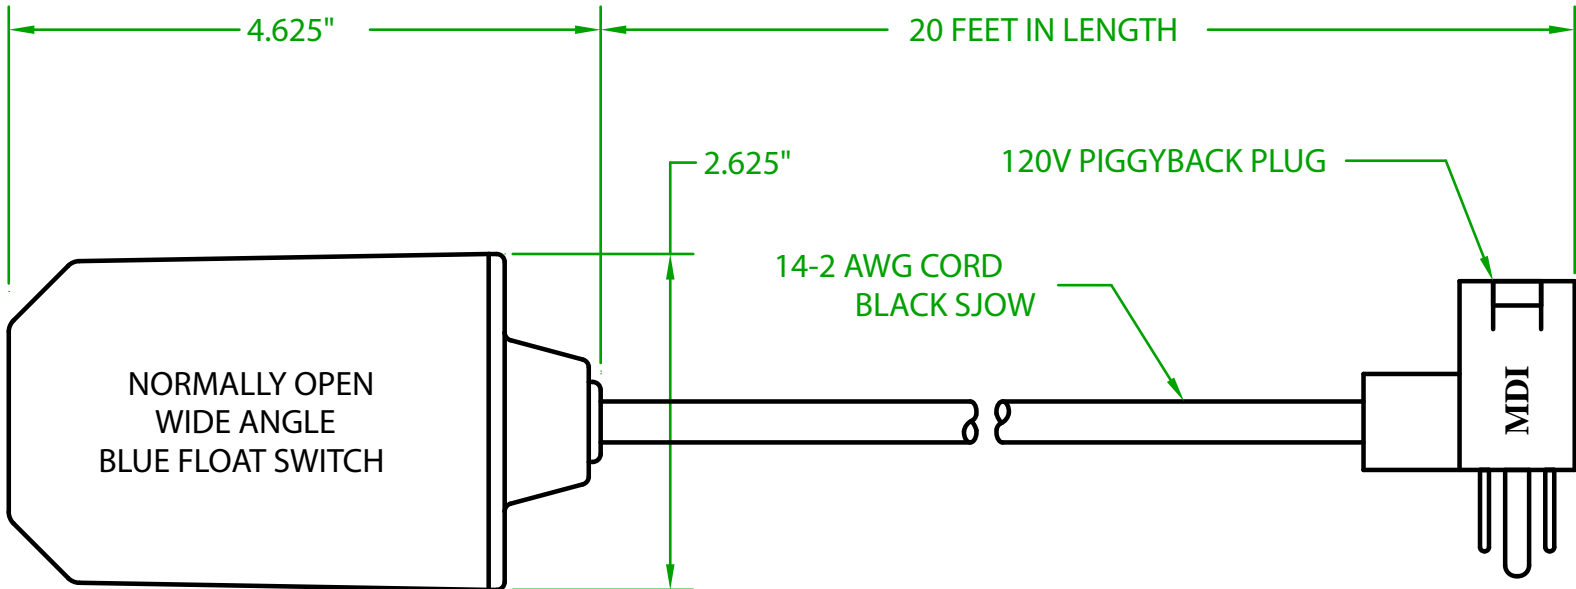

MERCURY DISPLACEMENT INDUSTRIES, INC.

Post Office Box 710 - U.S. 12 East - Edwardsburg, Michigan 49112-0710

Phone (269) 663-8574 - Fax (269) 663-2924

(800) 634-4077

HB2OU20R1

OPERATING ANGLE 90°: CONTACTS CLOSE @ 45° ABOVE HORIZONTAL.
CONTACTS OPEN @ 45° BELOW HORIZONTAL.

ELECTRICAL RATINGS: 1 H.P. @ 120 VAC
2 H.P. @ 240 VAC
15 AMPS @ 120/240 VAC 96 LRA

FLOAT MATERIAL: A.B.S.

HB2OU20R1

J.J.S. JANUARY 11, 2011

Contactors - Relays - Switches

<http://www.mdious.com>