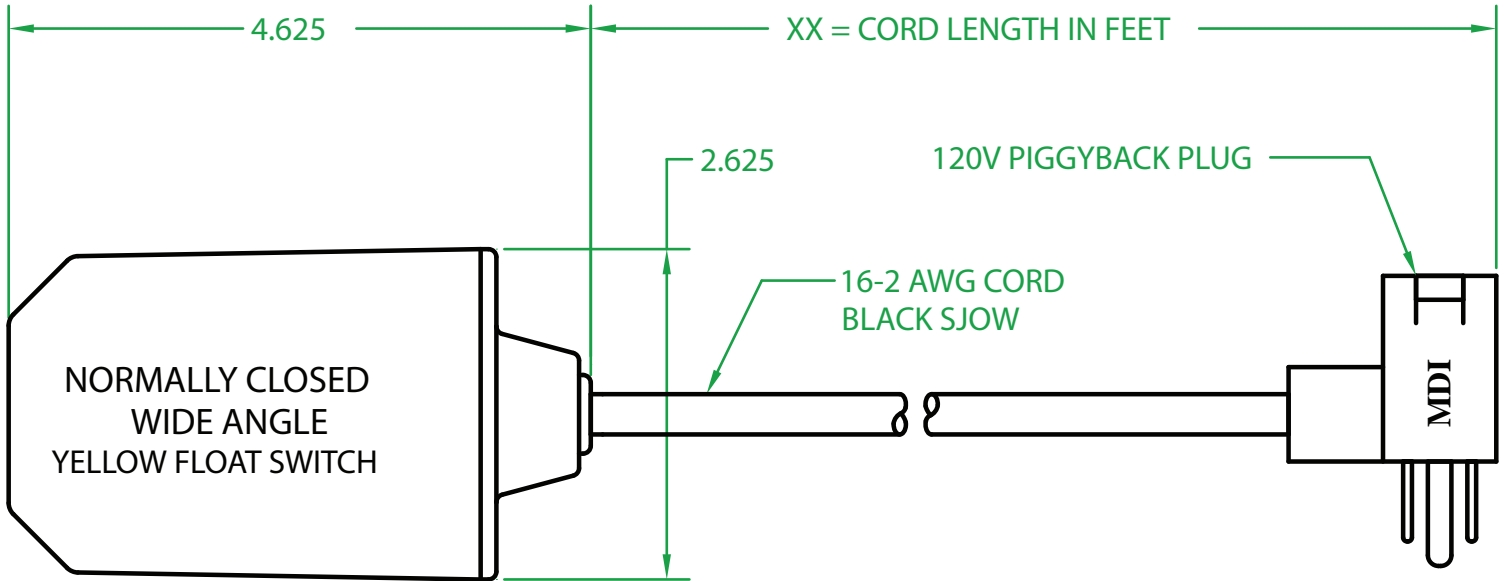

OPERATING ANGLE 90°: CONTACTS OPEN @ 45° ABOVE HORIZONTAL.
CONTACTS CLOSE @ 45° BELOW HORIZONTAL.

ELECTRICAL RATINGS: 1/2 H.P. 13 AMPS @ 120/240 VAC. 58.8 LRA

FLOAT MATERIAL: A.B.S.

GY2CWXXR1

J.J.S. AUGUST 21, 2008

Contactors - Relays - Switches

<http://www.mdius.com>