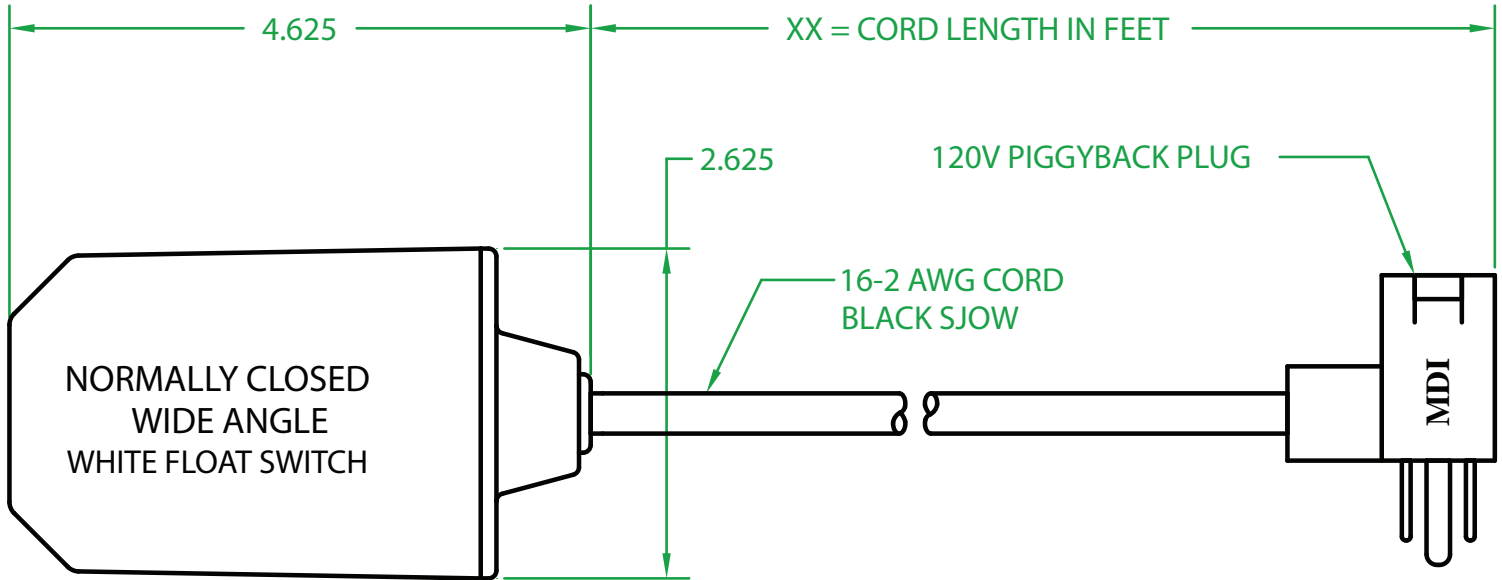

OPERATING ANGLE 90°: CONTACTS OPEN @ 45° ABOVE HORIZONTAL.
CONTACTS CLOSED @ 45° BELOW HORIZONTAL.

ELECTRICAL RATINGS: 1/2 H.P. 13 AMPS @ 120/240 VAC. 58.8 LRA

FLOAT MATERIAL: A.B.S.

GW2CWXXR1

J.J.S. AUGUST 21, 2008

Contactors - Relays - Switches

<http://www.mdius.com>