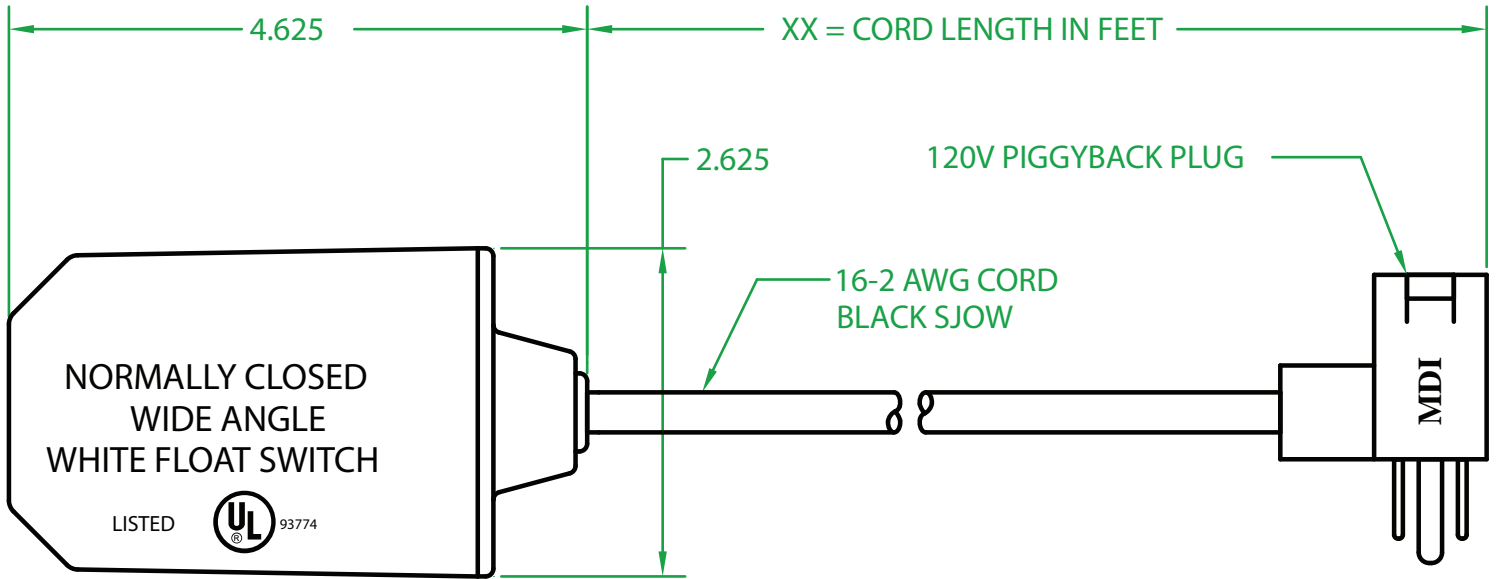

OPERATING ANGLE 90°: CONTACTS OPEN @ 45° ABOVE HORIZONTAL.
CONTACTS CLOSED @ 45° BELOW HORIZONTAL.

ELECTRICAL RATINGS: 1/2 H.P. 13 AMPS @ 120/240 VAC. 58.8 LRA

FLOAT MATERIAL: A.B.S.

GW2CWXXF1

J.J.S. AUGUST 21, 2008

Contactors - Relays - Switches

<http://www.mdius.com>