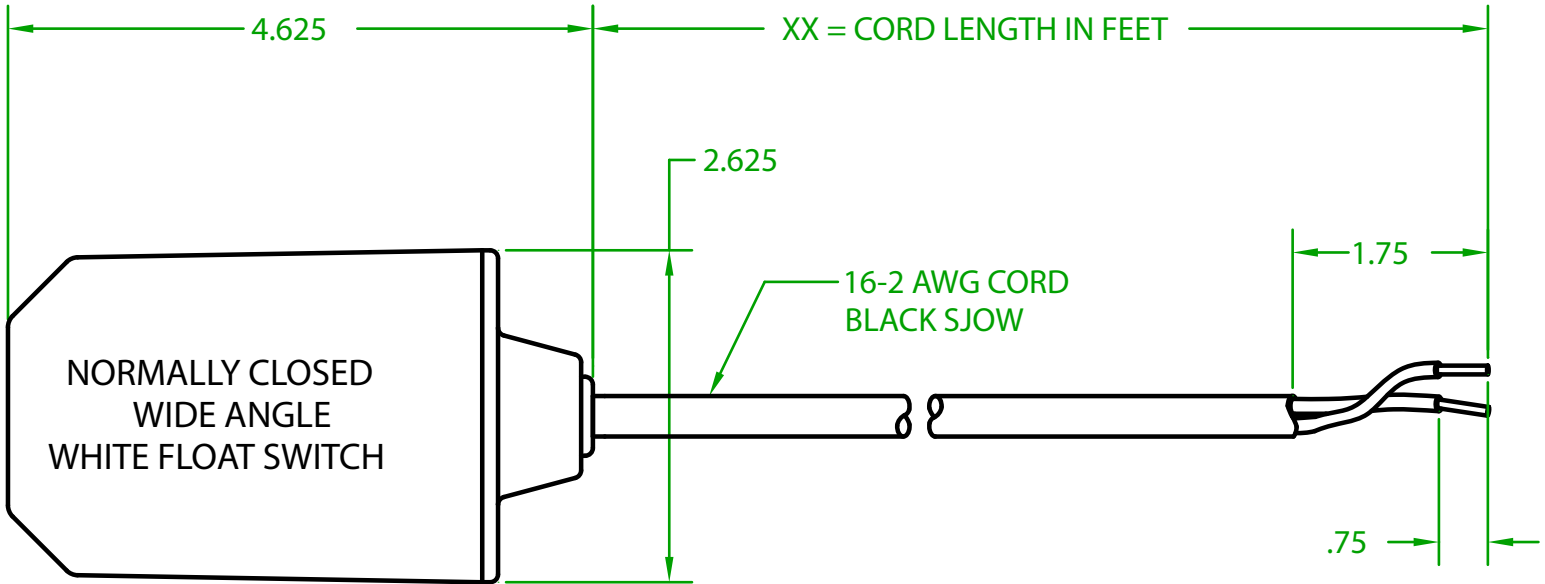

OPERATING ANGLE 90°: CONTACTS OPEN @ 45° ABOVE HORIZONTAL.
CONTACTS CLOSE @ 45° BELOW HORIZONTAL.

ELECTRICAL RATINGS: 1/2 H.P. 13 AMPS @ 120/240 VAC. 58.8 LRA
13 AMPS @ 30 VDC

FLOAT MATERIAL: A.B.S.

J.J.S. AUGUST 21, 2008

Rev. A 10-14-2014

Contactors - Relays - Switches

<http://www.mdious.com>