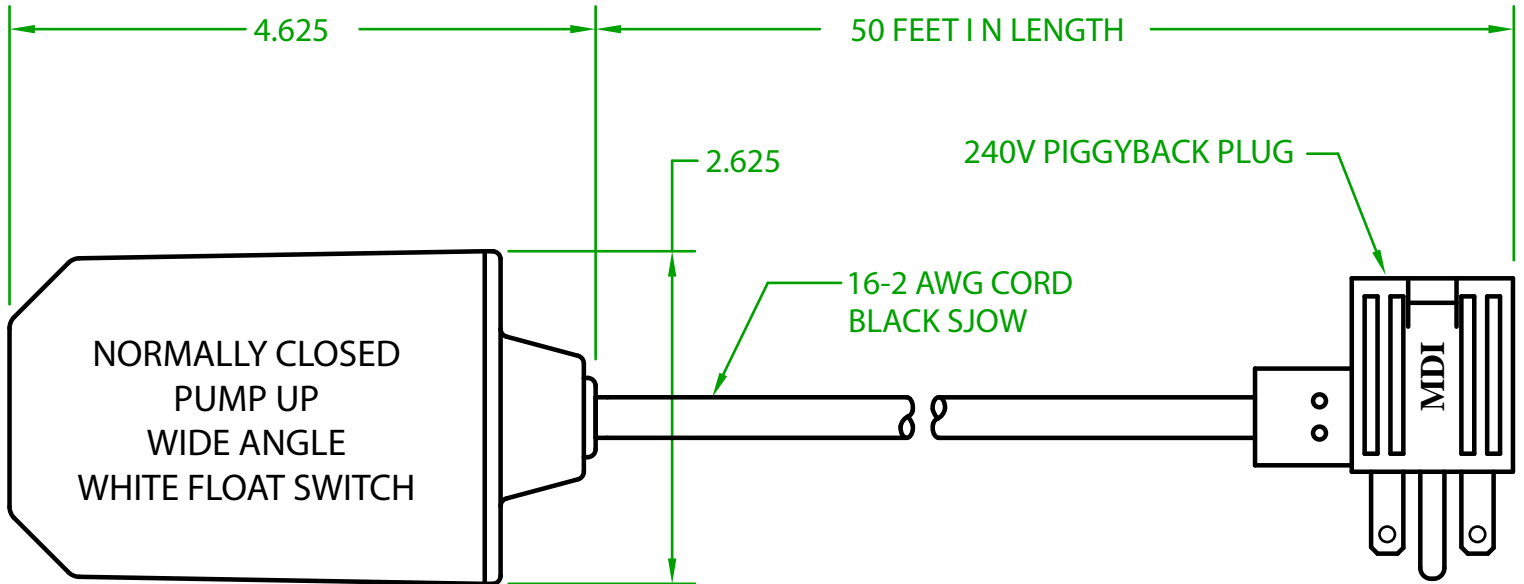

OPERATING ANGLE 90°: CONTACTS OPEN @ 45° ABOVE HORIZONTAL
CONTACTS CLOSED @ 45° BELOW HORIZONTAL

ELECTRICAL RATINGS: 1/2 H.P. 13 AMPS @ 120/240 VAC 58.8 LRA

FLOAT MATERIAL: A.B.S.

J.J.S. April 1, 2020

Contactors - Relays - Switches

<http://www.mdious.com>