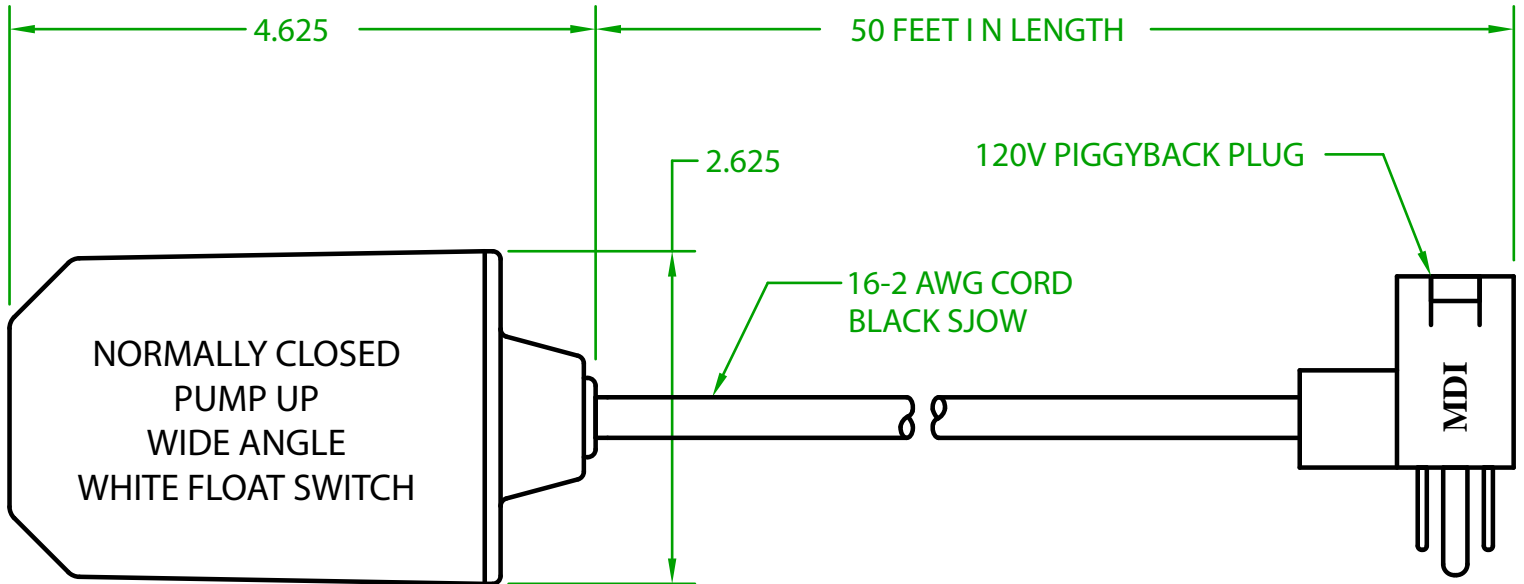

OPERATING ANGLE: CONTACTS OPEN @ 45° ABOVE HORIZONTAL
CONTACTS CLOSED @ 45° BELOW HORIZONTAL

ELECTRICAL RATINGS: 1/2 H.P. @ 120/240 VAC
13 AMPS @ 120/240 VAC 58.8 LRA

FLOAT MATERIAL: A.B.S.

J.J.S. April 1, 2020

Contactors - Relays - Switches

<http://www.mdious.com>