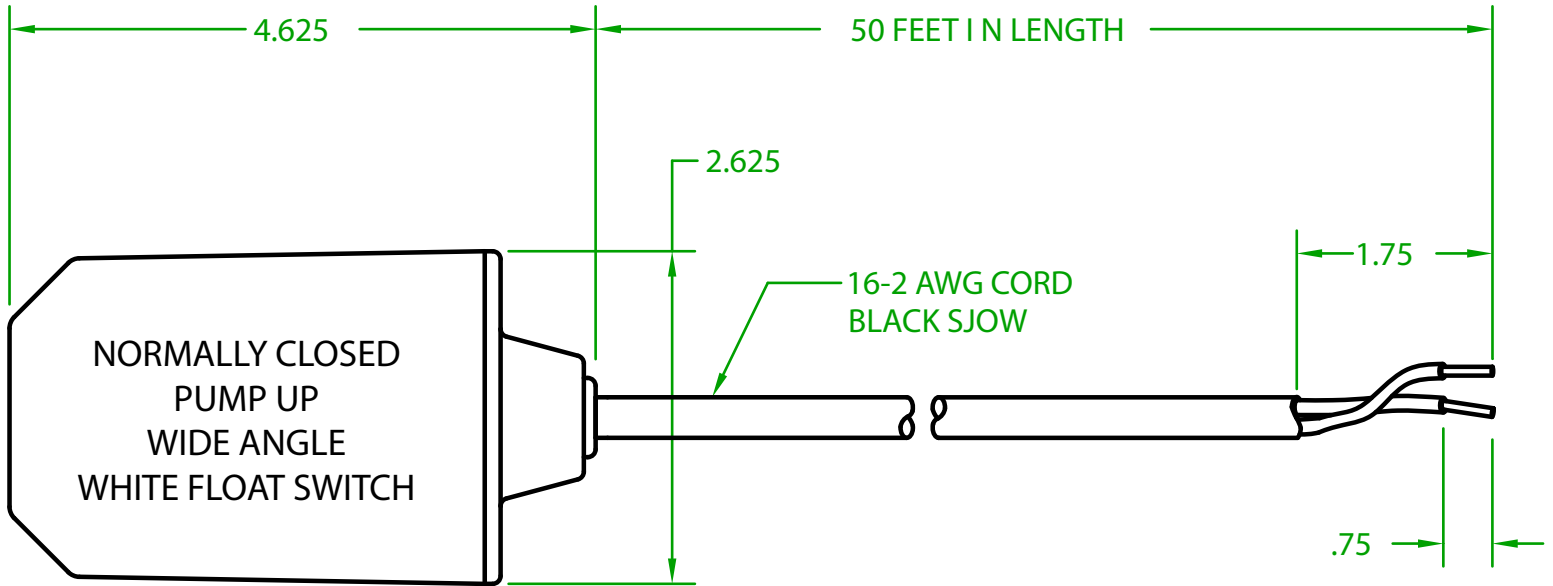

OPERATING ANGLE: CONTACTS OPEN @ 45° ABOVE HORIZONTAL
CONTACTS CLOSED @ 45° BELOW HORIZONTAL

ELECTRICAL RATINGS: 1/2 H.P. @ 120/240 VAC
13 AMPS @ 120/240 VAC 58.8 LRA

FLOAT MATERIAL: A.B.S.

J.J.S. October, 2018

Contactors - Relays - Switches

<http://www.mdious.com>