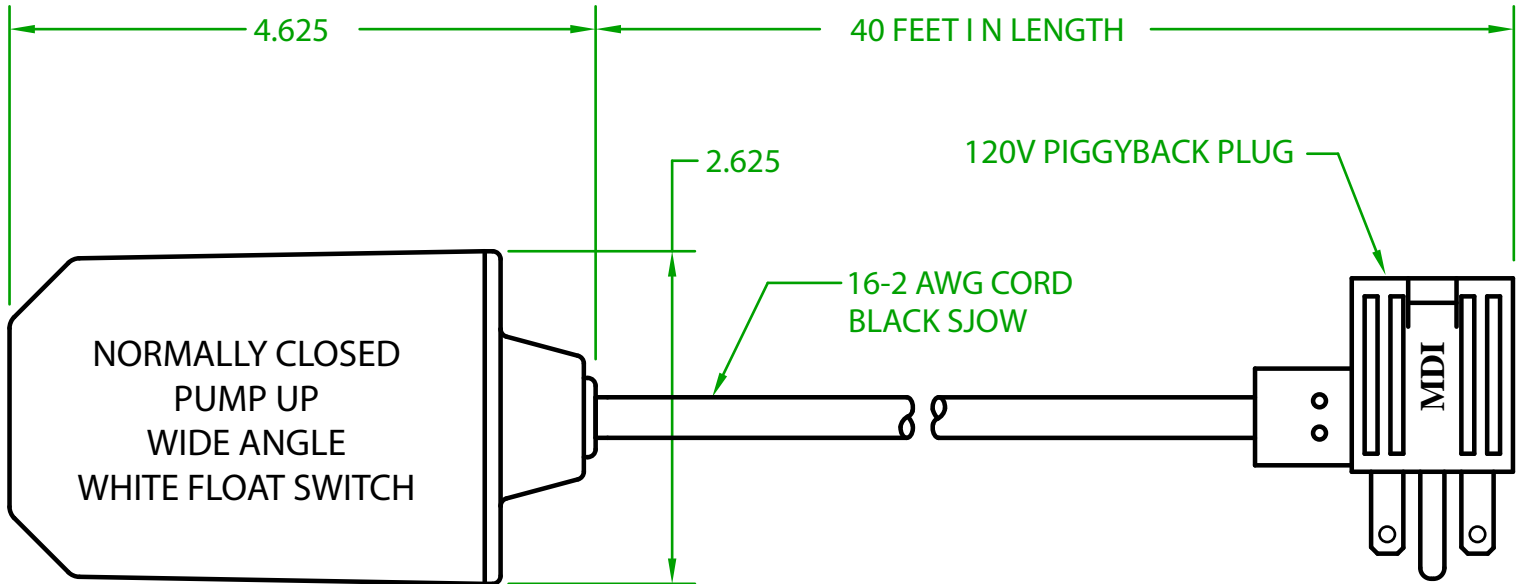

OPERATING ANGLE: CONTACTS OPEN @ 45° ABOVE HORIZONTAL
CONTACTS CLOSED @ 45° BELOW HORIZONTAL

ELECTRICAL RATINGS: 1/2 H.P. @ 120/240 VAC
13 AMPS @ 120/240 VAC 58.8 LRA

FLOAT MATERIAL: A.B.S.

J.J.S. April 1, 2020

Contactors - Relays - Switches

<http://www.mdious.com>